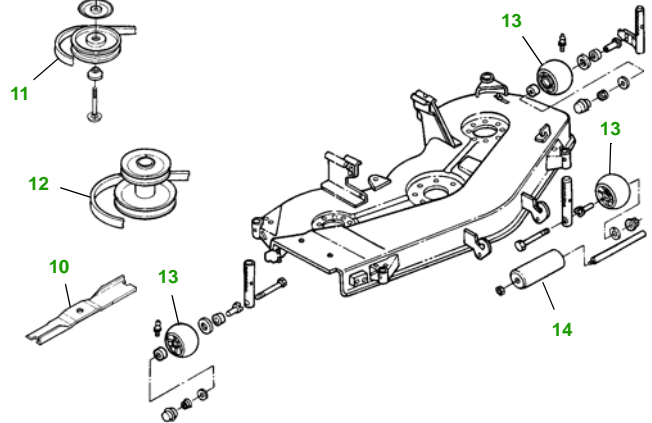

MAINTENANCE REMINDER SHEET

GT242 with 48" Deck

Garden Tractor

48" Deck

Tractor S/N

Deck S/N

Key	Part No.	Description
1	AM107423	ENGINE OIL FILTER
2	AM116304	FUEL FILTER IN-LINE
3	M74285	FOAM AIR FILTER ELEMENT
	M97211	PAPER AIR FILTER ELEMENT
4	AM131841	KEY
	AM119237	IGNITION MODULE
5	TY25878	BATTERY (DRY)
6	M114763	BELT - TRACTION DRIVE
7	M802138	SPARK PLUG
8	AM106153	HEADLIGHT BULB

Key	Part No.	Description
9	AM109206	FUEL SHUTOFF SOLENOID
10	M115495	BLADE - STANDARD
	M135589	BLADE - HIGH LIFT
11	M110312	BELT - PRIMARY
12	M154958	BELT - SECONDARY
13	AM133602	KIT - GAGE WHEEL - FRONT
	AM117478	KIT - GAGE WHEEL - REAR
14	M113955	ROLLER - 2.9 INCH
	M114002	ROLLER - 3.9 INCH