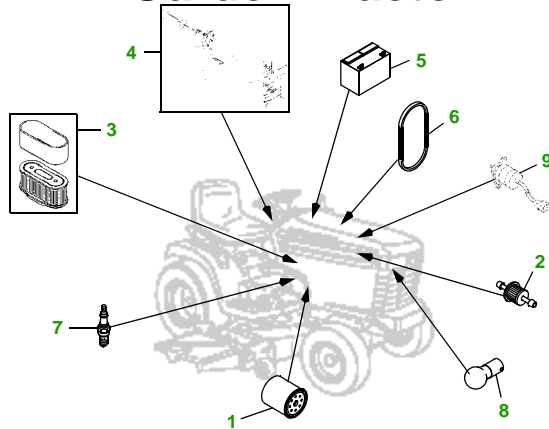

MAINTENANCE REMINDER SHEET

GT242 with 48" Deck

Garden Tractor

48" Deck

Tractor S/N

Deck S/N

Key	Part No.	Description
1	AM107423	ENGINE OIL FILTER
2	AM116304	FUEL FILTER IN-LINE
3	M74285	FOAM AIR FILTER ELEMENT
	M97211	PAPER AIR FILTER ELEMENT
4	AM131841	KEY
	AM119237	IGNITION MODULE
5	TY25878	BATTERY (DRY)
6	M114763	BELT - TRACTION DRIVE
7	M802138	SPARK PLUG
8	AM106153	HEADLIGHT BULB

Key	Part No.	Description
9	AM109206	FUEL SHUTOFF SOLENOID
10	M115495	BLADE - STANDARD
	M135589	BLADE - HIGH LIFT
11	M110312	BELT - PRIMARY
12	M154958	BELT - SECONDARY
13	AM133602	KIT - GAGE WHEEL - FRONT
	AM117478	KIT - GAGE WHEEL - REAR
14	M113955	ROLLER - 2.9 INCH
	M114002	ROLLER - 3.9 INCH