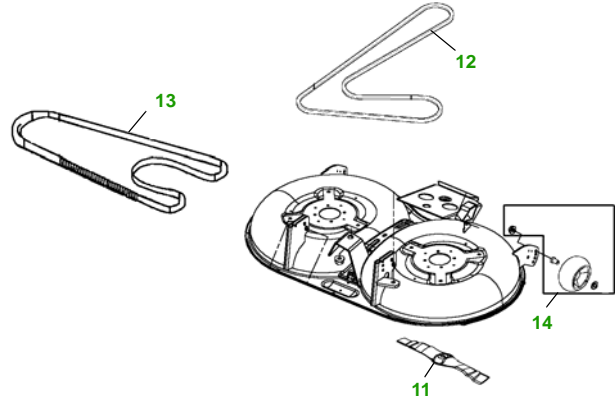

MAINTENANCE REMINDER SHEET

GT245 with 42M Deck

Garden Tractor

Tractor S/N

42" Mulching Deck

Deck S/N

Key	Part No.	Description
1	AM107423	ENGINE OIL FILTER
2	AM116304	FUEL FILTER IN-LINE
3	M140295	FOAM AIR FILTER ELEMENT
	M150403	PAPER AIR FILTER ELEMENT
4	AM131841	KEY
	AM132500	IGNITION SWITCH
5	TY25881	BATTERY (DRY)
6	M127523	BELT - TRACTION DRIVE
7	M805853	SPARK PLUG

Key	Part No.	Description
8	AD2062R	HEADLIGHT BULB
9	AR62407	TAIL LIGHT BULB
10	M140275	FUEL SHUTOFF SOLENOID
11	AM130172	BLADE - KIT
12	M140502	BELT - PRIMARY
13	M150717	BELT - SECONDARY
14	AM133602	KIT - GAGE WHEEL