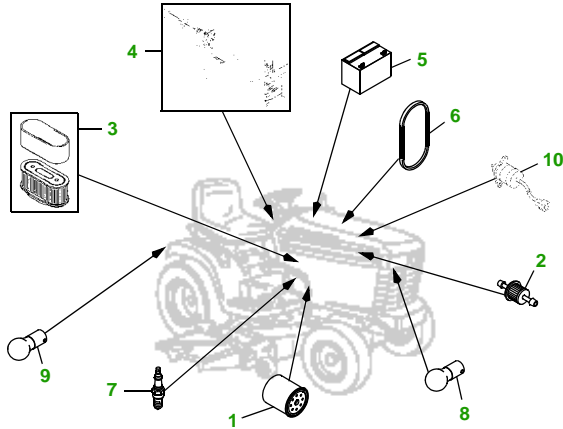

MAINTENANCE REMINDER SHEET

GT245 with 42M Deck

Garden Tractor

Tractor S/N

42" Mulching Deck

Deck S/N

Key	Part No.	Description
1	AM107423	ENGINE OIL FILTER
2	AM116304	FUEL FILTER IN-LINE
3	M140295	FOAM AIR FILTER ELEMENT
	M150403	PAPER AIR FILTER ELEMENT
4	AM131841	KEY
	AM132500	IGNITION SWITCH
5	TY25881	BATTERY (DRY)
6	M127523	BELT - TRACTION DRIVE
7	M805853	SPARK PLUG

Key	Part No.	Description
8	AD2062R	HEADLIGHT BULB
9	AR62407	TAIL LIGHT BULB
10	M140275	FUEL SHUTOFF SOLENOID
11	AM130172	BLADE - KIT
12	M140502	BELT - PRIMARY
13	M150717	BELT - SECONDARY
14	AM133602	KIT - GAGE WHEEL