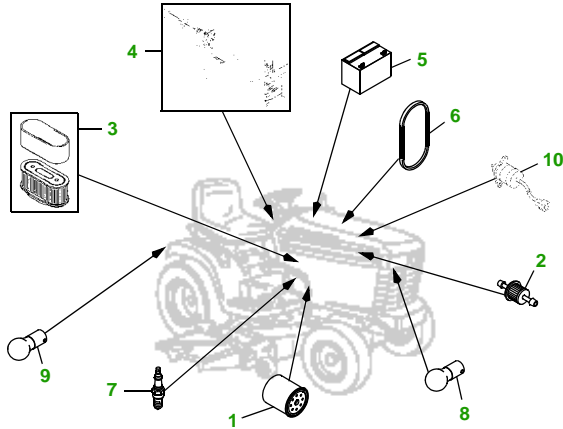

MAINTENANCE REMINDER SHEET

GT245 with 44M Deck

Garden Tractor