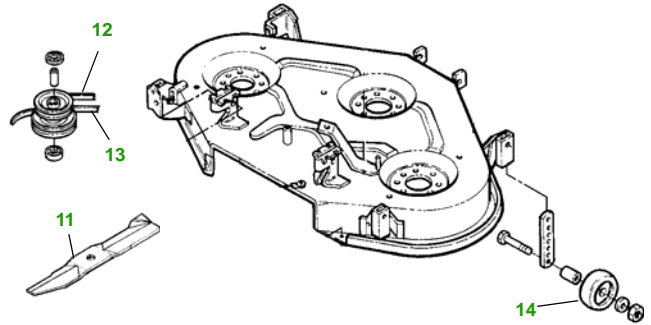

44" Mulching Deck

Tractor S/N

Deck S/N

Key	Part No.	Description
1	AM107423	ENGINE OIL FILTER
2	AM116304	FUEL FILTER IN-LINE
3	M140295	FOAM AIR FILTER ELEMENT
	M150403	PAPER AIR FILTER ELEMENT
4	AM131841	KEY
	AM132500	IGNITION SWITCH
5	TY25881	BATTERY (DRY)
6	M127523	BELT - TRACTION DRIVE
7	M805853	SPARK PLUG

Key	Part No.	Description
8	AD2062R	HEADLIGHT BULB
9	AR62407	TAIL LIGHT BULB
10	M140275	FUEL SHUTOFF SOLENOID
11	M119798	BLADE - MULCHING (TOP)
	M119799	BLADE - CUTTING (BOTTOM)
12	M119696	BELT - PRIMARY
13	M115776	BELT - SECONDARY
14	AM133602	KIT - GAGE WHEEL

Service Recommendations

"As Needed" Parts

Qty	Part No	Item	Qty or Capacity	Change Interval in Hours
4	AM107423	Oil Filter	1	25/50/100/200
1	TY22076	2 1/2 Gal Turf Gard® 10W30 Engine Oil	1.8 qt	25/50/100/200
2	TY22000	1 Gal Low Vis Hygard	4.6 qt	250
1	AM116304	Fuel Filter	1	200
2	TY6341	JD Multi Purpose SD Polyurea Grease		As Needed

Qty	Part No	Item
1	M140295	Air Filter - Foam
1	M50403	Air Filter - Paper
3	M119798	Blade - Mulching (Top)
3	M119799	Blade - Cutting (Bottom)
1	M127523	Belt - Traction Drive
1	M119696	Belt - Primary
1	M115776	Belt - Secondary
1	AM131841	Key
1	AM123507	Fuel Cap
1	TY130907	Mower Deck Leveling Gauge
1	TY26183	Grease Gun

FOR ON-LINE PARTS ASSISTANCE:

• www.deere.com

- Click on **Residential**
- Click on **Parts** to:
- Click on...

- **View Parts Catalogs** to look-up part numbers
- **JDParts** to order parts on-line from your dealer
- **Valuable Parts Coupons** for discounts at your dealer
- **Coolants, Oils & Lubricants** to learn about our quality fluids
- **Replacement Parts - The Quality Story** tells you 'why' John Deere branded parts are superior

FOR ON-LINE SERVICE ASSISTANCE:

• www.deere.com

- Click on **Residential**
- Click on **Services & Support**
- Click on **Service Solutions**

- Click on **Mobile Maintenance** for Ready To Mow AT HOME Service
- Click on **John Deere Service Plans** for extended warranty and free pick-up and delivery of your tractor

OTHER SITES:

• Home and Workshop Products

• John Deere Credit

- Go to www.johndeerecredit.com for John Deere Revolving Credit to find your finance solution

• John Deere Gifts!!

- Go to www.johndeeregifts.com to stop by John Deere's "General Store" !!

Mulch Kit ..... N/A

Dealer Name

Contact Name

Dealer Phone No

Home Maintenance Kit

Unit	Kit Number
GT245	LG250