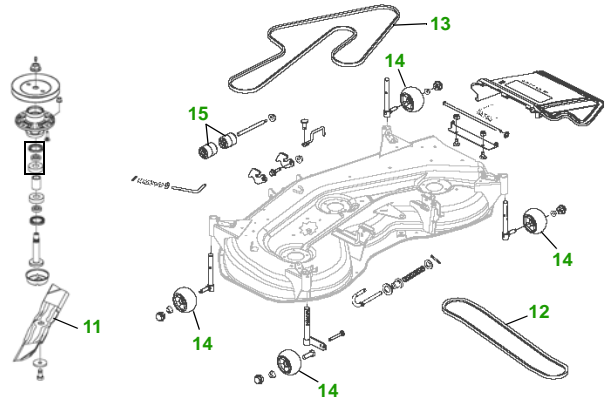

MAINTENANCE REMINDER SHEET

GT245 with 48C Deck

Garden Tractor

48" Convertible Deck

Tractor S/N

Deck S/N

Key	Part No.	Description
1	AM107423	ENGINE OIL FILTER
2	AM116304	FUEL FILTER IN-LINE
3	M140295	FOAM AIR FILTER ELEMENT
	M150403	PAPER AIR FILTER ELEMENT
4	AM131841	KEY
	AM132500	IGNITION SWITCH
5	TY25881	BATTERY (DRY)
6	M127523	BELT - TRACTION DRIVE
7	M805853	SPARK PLUG

Key	Part No.	Description
8	AD2062R	HEADLIGHT BULB
9	AR62407	TAIL LIGHT BULB
10	M140275	FUEL SHUTOFF SOLENOID
11	M145476	BLADE
	M127673	BLADE - MULCHING
12	M143019	BELT - PRIMARY
13	M154958	BELT - SECONDARY
14	AM125172	KIT - GAGE WHEEL
15	M113955	ROLLER