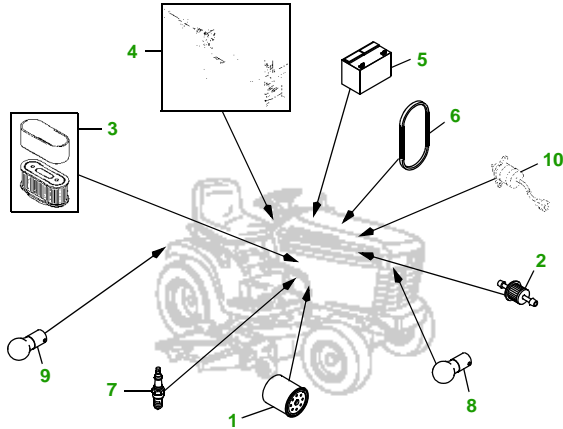

MAINTENANCE REMINDER SHEET

GT245 with 48C Deck

Garden Tractor

48" Convertible Deck

Tractor S/N

Deck S/N

Key	Part No.	Description
1	AM107423	ENGINE OIL FILTER
2	AM116304	FUEL FILTER IN-LINE
3	M140295	FOAM AIR FILTER ELEMENT
	M150403	PAPER AIR FILTER ELEMENT
4	AM131841	KEY
	AM132500	IGNITION SWITCH
5	TY25881	BATTERY (DRY)
6	M127523	BELT - TRACTION DRIVE
7	M805853	SPARK PLUG

Key	Part No.	Description
8	AD2062R	HEADLIGHT BULB
9	AR62407	TAIL LIGHT BULB
10	M140275	FUEL SHUTOFF SOLENOID
11	M145476	BLADE
	M127673	BLADE - MULCHING
12	M143019	BELT - PRIMARY
13	M154958	BELT - SECONDARY
14	AM125172	KIT - GAGE WHEEL
15	M113955	ROLLER