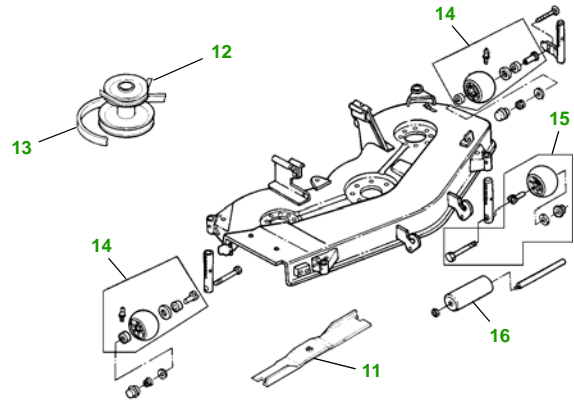

MAINTENANCE REMINDER SHEET

GT245 with 54" Deck

Garden Tractor

Tractor S/N

54" Deck

Deck S/N

Key	Part No.	Description
1	AM107423	ENGINE OIL FILTER
2	AM116304	FUEL FILTER IN-LINE
3	M140295	FOAM AIR FILTER ELEMENT
	M150403	PAPER AIR FILTER ELEMENT
4	AM131841	KEY
	AM132500	IGNITION SWITCH
5	TY25881	BATTERY (DRY)
6	M127523	BELT - TRACTION DRIVE
7	M805853	SPARK PLUG
8	AD2062R	HEADLIGHT BULB

Key	Part No.	Description
9	AR62407	TAIL LIGHT BULB
10	M140275	FUEL SHUTOFF SOLENOID
11	M115496	BLADE - STANDARD
	M113518	BLADE - MULCHING
12	M143019	BELT - PRIMARY
13	M118685	BELT - SECONDARY
14	AM125172	KIT - GAGE WHEEL - REAR
15	AM133602	KIT - GAGE WHEEL - FRONT
16	M113955	ROLLER