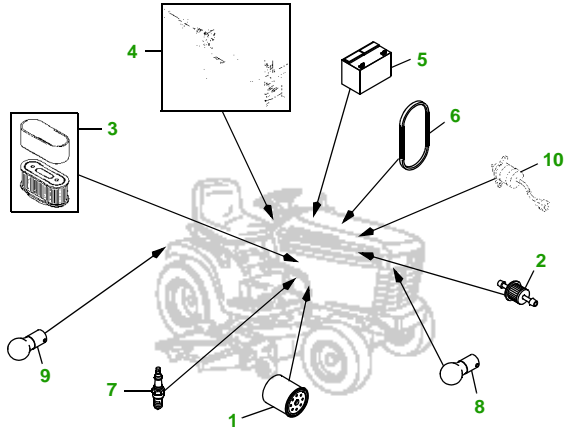

MAINTENANCE REMINDER SHEET

GT245 with 54" Deck

Garden Tractor

Tractor S/N

54" Deck

Deck S/N

Key	Part No.	Description
1	AM107423	ENGINE OIL FILTER
2	AM116304	FUEL FILTER IN-LINE
3	M140295	FOAM AIR FILTER ELEMENT
	M150403	PAPER AIR FILTER ELEMENT
4	AM131841	KEY
	AM132500	IGNITION SWITCH
5	TY25881	BATTERY (DRY)
6	M127523	BELT - TRACTION DRIVE
7	M805853	SPARK PLUG
8	AD2062R	HEADLIGHT BULB

Key	Part No.	Description
9	AR62407	TAIL LIGHT BULB
10	M140275	FUEL SHUTOFF SOLENOID
11	M115496	BLADE - STANDARD
	M113518	BLADE - MULCHING
12	M143019	BELT - PRIMARY
13	M118685	BELT - SECONDARY
14	AM125172	KIT - GAGE WHEEL - REAR
15	AM133602	KIT - GAGE WHEEL - FRONT
16	M113955	ROLLER