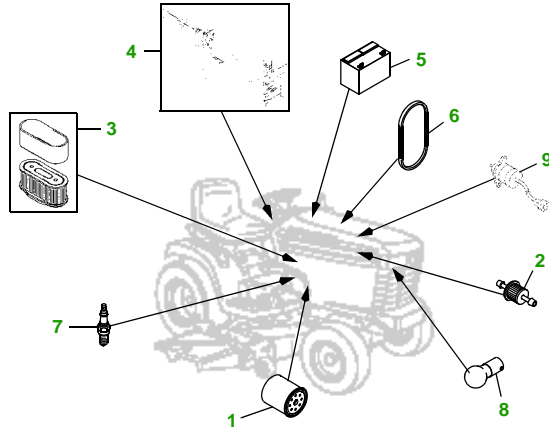

MAINTENANCE REMINDER SHEET

GT262 with 38" Deck

Garden Tractor

Tractor S/N

38" Deck

Deck S/N

Key	Part No.	Description
1	AM107423	ENGINE OIL FILTER
2	AM116304	FUEL FILTER IN-LINE
3	M70127	FOAM AIR FILTER ELEMENT
	M97266	PAPER AIR FILTER ELEMENT
4	AM131841	KEY
	AM119237	IGNITION MODULE
5	TY25878	BATTERY (DRY)
6	M114763	BELT - TRACTION DRIVE
7	M802138	SPARK PLUG

Key	Part No.	Description
8	AM106153	HEADLIGHT BULB
9	M120522	FUEL SHUTOFF SOLENOID
10	M82408	BLADE - LOW LIFT
	AM137324	KIT - SIDE DISCHARGE BLADE - STANDARD
	AM137326	KIT - BAGGING BLADE
11	M117608	BELT - PRIMARY
12	M82462	BELT - SECONDARY
13	AM133602	KIT - GAGE WHEEL