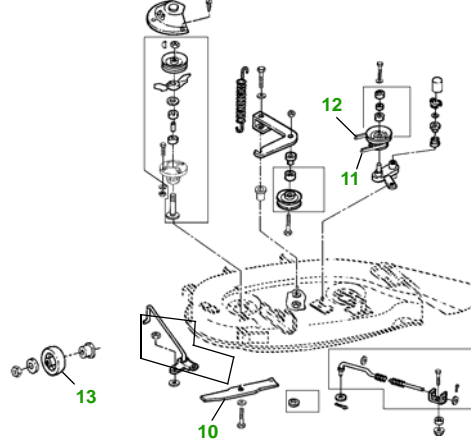

MAINTENANCE REMINDER SHEET

GT262 with 38" Deck

Garden Tractor

Tractor S/N

38" Deck

Deck S/N

Key	Part No.	Description
1	AM107423	ENGINE OIL FILTER
2	AM116304	FUEL FILTER IN-LINE
3	M70127	FOAM AIR FILTER ELEMENT
	M97266	PAPER AIR FILTER ELEMENT
4	AM131841	KEY
	AM119237	IGNITION MODULE
5	TY25878	BATTERY (DRY)
6	M114763	BELT - TRACTION DRIVE
7	M802138	SPARK PLUG

Key	Part No.	Description
8	AM106153	HEADLIGHT BULB
9	M120522	FUEL SHUTOFF SOLENOID
10	M82408	BLADE - LOW LIFT
	AM137324	KIT - SIDE DISCHARGE BLADE - STANDARD
	AM137326	KIT - BAGGING BLADE
11	M117608	BELT - PRIMARY
12	M82462	BELT - SECONDARY
13	AM133602	KIT - GAGE WHEEL

Service Recommendations

"As Needed" Parts

Qty	Part No	Item	Qty or Capacity	Change Interval in Hours
4	AM107423	Oil Filter	1	5/50/100/200
8	TY22064	1 Qt Torq Gard @ 5W30 Engine Oil	1.9 qt	5/50/100/200
1	AM116304	Fuel Filter	1	200
2	TY6341	JD Multi Purpose SD Polyurea Grease		As Needed

Qty	Part No	Item
1	M802138	Spark Plug
1	M70127	Air Filter - Foam
1	M97266	Air Filter - Paper
2	M82408	Blade - Low Lift
1	AM137324	Kit - Side Discharge Blade - Standard
1	AM137326	Kit - Bagging Blade
1	M114763	Belt - Traction Drive
1	M117608	Belt - Primary
1	M82462	Belt - Secondary
1	AM131841	Key
1	AM115497	Fuel Cap
1	TY130907	Mower Deck Leveling Gauge
1	TY26183	Grease Gun