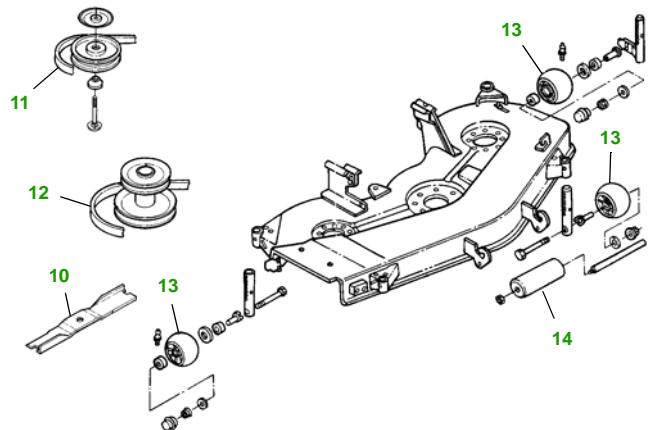

48" Deck

Deck S/N

Key	Part No.	Description
1	AM107423	ENGINE OIL FILTER
2	AM116304	FUEL FILTER IN-LINE
3	M70127	FOAM AIR FILTER ELEMENT
	M97266	PAPER AIR FILTER ELEMENT
4	AM131841	KEY
	AM119237	IGNITION MODULE
5	TY25878	BATTERY (DRY)
6	M114763	BELT - TRACTION DRIVE
7	M802138	SPARK PLUG
8	AM106153	HEADLIGHT BULB

Key	Part No.	Description
9	M120522	FUEL SHUTOFF SOLENOID
10	M115495	BLADE - STANDARD
	M135589	BLADE - HIGH LIFT
11	M110312	BELT - PRIMARY
12	M154958	BELT - SECONDARY
13	AM133602	KIT - GAGE WHEEL - FRONT
	AM117478	KIT - GAGE WHEEL - REAR
14	M113955	ROLLER - 2.9 INCH
	M114002	ROLLER - 3.9 INCH

Service Recommendations

"As Needed" Parts

Qty	Part No	Item	Qty or Capacity	Change Interval in Hours
4	AM107423	Oil Filter	1	5/50/100/200
8	TY22064	1 Qt Torq Gard @ 5W30 Engine Oil	1.9 qt	5/50/100/200
1	AM116304	Fuel Filter	1	200
2	TY6341	JD Multi Purpose SD Polyurea Grease		As Needed

Qty	Part No	Item
1	M802138	Spark Plug
1	M70127	Air Filter - Foam
1	M97266	Air Filter - Paper
3	M115495	Blade - Standard
3	M135589	Blade - High Lift
1	M114763	Belt - Traction Drive
1	M110312	Belt - Primary
1	M154958	Belt - Secondary
1	AM131841	Key
1	AM115497	Fuel Cap
1	TY130907	Mower Deck Leveling Gauge
1	TY26183	Grease Gun

FOR ON-LINE PARTS ASSISTANCE:

• www.deere.com

- Click on **Residential**
- Click on **Parts** to:
- Click on...

- **View Parts Catalogs** to look-up part numbers
- **JDParts** to order parts on-line from your dealer
- **Valuable Parts Coupons** for discounts at your dealer
- **Coolants, Oils & Lubricants** to learn about our quality fluids
- **Replacement Parts - The Quality Story** tells you 'why' John Deere branded parts are superior

FOR ON-LINE SERVICE ASSISTANCE:

• www.deere.com

- Click on **Residential**
- Click on **Services & Support**
- Click on **Service Solutions**

- Click on **Mobile Maintenance** for Ready To Mow AT HOME Service
- Click on **John Deere Service Plans** for extended warranty and free pick-up and delivery of your tractor

OTHER SITES:

• Home and Workshop Products

• www.deere.com

• Click on **Residential**

• Under "All Residential Products" click on **Home & Workshop Products**

• **John Deere Credit**

• Go to www.johndeerecredit.com for John Deere Revolving Credit to find your finance solution

• **John Deere Gifts!**

• Go to www.johndeeregifts.com to stop by John Deere's "General Store" !!

Dealer Name
Contact Name
Dealer Phone No

Home Maintenance Kit

Unit	Kit Number
GT262	LG185