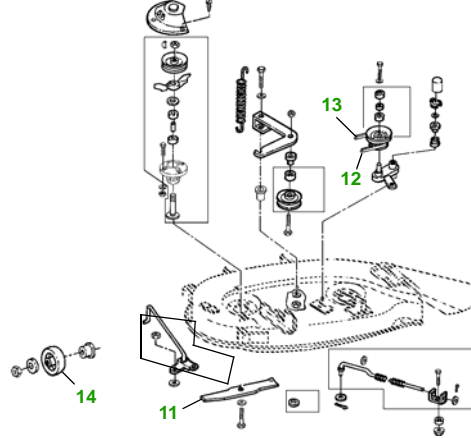

38" Deck

Deck S/N

Key	Part No.	Description
1	AM107423	ENGINE OIL FILTER
2	M806848	TRANS / HYD OIL FILTER
3	AM116304	FUEL FILTER IN-LINE
4	M70127	FOAM AIR FILTER ELEMENT
	M97266	PAPER AIR FILTER ELEMENT
5	AM131841	KEY
	AM119237	IGNITION MODULE
6	TY25878	BATTERY (DRY)
7	M119713	BELT - TRACTION DRIVE

Key	Part No.	Description
8	M802138	SPARK PLUG
9	AM106153	HEADLIGHT BULB
10	M120522	FUEL SHUTOFF SOLENOID
11	M82408	BLADE - LOW LIFT
	AM137324	KIT - SIDE DISCHARGE BLADE - STANDARD
	AM137326	KIT - BAGGING BLADE
12	M117608	BELT - PRIMARY
13	M82462	BELT - SECONDARY
14	AM133602	KIT - GAGE WHEEL

Service Recommendations

"As Needed" Parts

Qty	Part No	Item	Qty or Capacity	Change Interval in Hours
4	AM107423	Oil Filter	1	5/50/100/200
8	TY22064	1 Qt Torq Gard @ 5W30 Engine Oil	1.9 qt	5/50/100/200
1	M806848	Trans/Hyd Oil Filter		50/250
1	TY22000	1 Gal Low Vis Hygard	4.7 qt	50/250
1	AM116304	Fuel Filter	1	200
2	TY6341	JD Multi Purpose SD Polyurea Grease		As Needed

Qty	Part No	Item
1	M802138	Spark Plug
1	M70127	Air Filter - Foam
1	M97266	Air Filter - Paper
2	M82408	Blade - Low Lift
1	AM137324	Kit - Side Discharge Blade - Standard
1	AM137326	Kit - Bagging Blade
1	M119713	Belt - Traction Drive
1	M117608	Belt - Primary
1	M82462	Belt - Secondary
1	AM131841	Key
1	AM115497	Fuel Cap
1	TY130907	Mower Deck Leveling Gauge
1	TY26183	Grease Gun

FOR ON-LINE PARTS ASSISTANCE:

• www.deere.com

- Click on **Residential**
- Click on **Parts** to:
- Click on...

- **View Parts Catalogs** to look-up part numbers
- **JDParts** to order parts on-line from your dealer
- **Valuable Parts Coupons** for discounts at your dealer
- **Coolants, Oils & Lubricants** to learn about our quality fluids
- **Replacement Parts - The Quality Story** tells you 'why' John Deere branded parts are superior

FOR ON-LINE SERVICE ASSISTANCE:

• www.deere.com

- Click on **Residential**
- Click on **Services & Support**
- Click on **Service Solutions**

- Click on **Mobile Maintenance** for Ready To Mow AT HOME Service
- Click on **John Deere Service Plans** for extended warranty and free pick-up and delivery of your tractor

OTHER SITES:

• Home and Workshop Products

• John Deere Credit

- Go to www.johndeerecredit.com for John Deere Revolving Credit to find your finance solution

• John Deere Gifts!!

- Go to www.johndeeregifts.com to stop by John Deere's "General Store" !!

Dealer Name
Contact Name
Dealer Phone No

Home Maintenance Kit

Unit	Kit Number
GT275	LG185