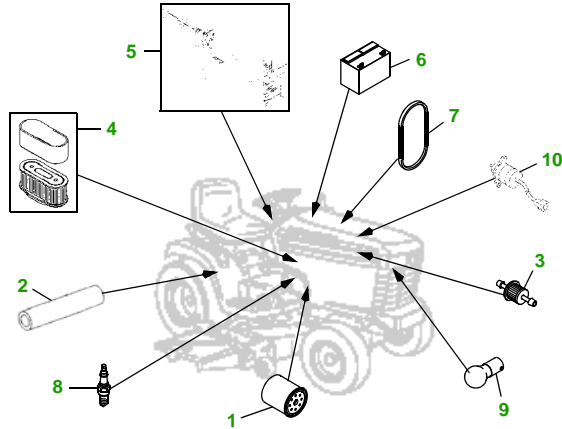

MAINTENANCE REMINDER SHEET

GT275 with 38" Deck

Garden Tractor

Tractor S/N