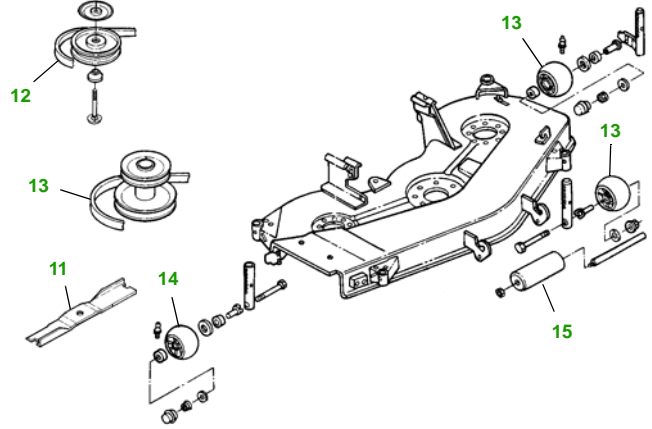

MAINTENANCE REMINDER SHEET

GT275 with 48" Deck

Garden Tractor

Tractor S/N

48" Deck

Deck S/N

Key	Part No.	Description
1	AM107423	ENGINE OIL FILTER
2	M806848	TRANS / HYD OIL FILTER
3	AM116304	FUEL FILTER IN-LINE
4	M70127	FOAM AIR FILTER ELEMENT
	M97266	PAPER AIR FILTER ELEMENT
5	AM131841	KEY
	AM119237	IGNITION MODULE
6	TY25878	BATTERY (DRY)
7	M119713	BELT - TRACTION DRIVE
8	M802138	SPARK PLUG

Key	Part No.	Description
9	AM106153	HEADLIGHT BULB
10	M120522	FUEL SHUTOFF SOLENOID
11	M115495	BLADE - STANDARD
	M135589	BLADE - HIGH LIFT
12	M110312	BELT - PRIMARY
13	M154958	BELT - SECONDARY
14	AM133602	KIT - GAGE WHEEL - FRONT
	AM117478	KIT - GAGE WHEEL - REAR
15	M113955	ROLLER - 2.9 INCH
	M114002	ROLLER - 3.9 INCH