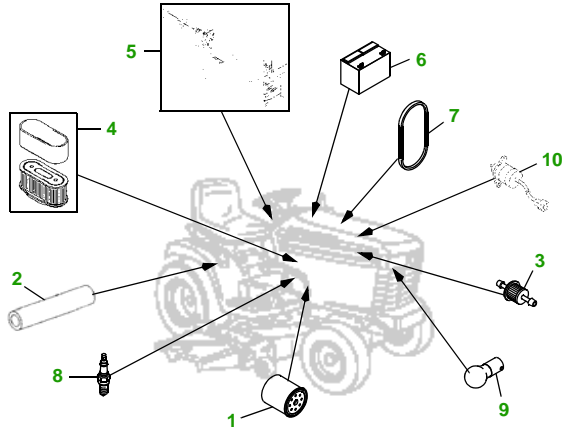

MAINTENANCE REMINDER SHEET

GT275 with 48" Deck

Garden Tractor

Tractor S/N

48" Deck

Deck S/N

Key	Part No.	Description
1	AM107423	ENGINE OIL FILTER
2	M806848	TRANS / HYD OIL FILTER
3	AM116304	FUEL FILTER IN-LINE
4	M70127	FOAM AIR FILTER ELEMENT
	M97266	PAPER AIR FILTER ELEMENT
5	AM131841	KEY
	AM119237	IGNITION MODULE
6	TY25878	BATTERY (DRY)
7	M119713	BELT - TRACTION DRIVE
8	M802138	SPARK PLUG

Key	Part No.	Description
9	AM106153	HEADLIGHT BULB
10	M120522	FUEL SHUTOFF SOLENOID
11	M115495	BLADE - STANDARD
	M135589	BLADE - HIGH LIFT
12	M110312	BELT - PRIMARY
13	M154958	BELT - SECONDARY
14	AM133602	KIT - GAGE WHEEL - FRONT
	AM117478	KIT - GAGE WHEEL - REAR
15	M113955	ROLLER - 2.9 INCH
	M114002	ROLLER - 3.9 INCH

Qty	Part No	Item
1	M802138	Spark Plug
1	M70127	Air Filter - Foam
1	M97266	Air Filter - Paper
3	M115495	Blade - Standard
3	M135589	Blade - High Lift
1	M119713	Belt - Traction Drive
1	M110312	Belt - Primary
1	M154958	Belt - Secondary
1	AM131841	Key
1	AM115497	Fuel Cap
1	TY130907	Mower Deck Leveling Gauge
1	TY26183	Grease Gun