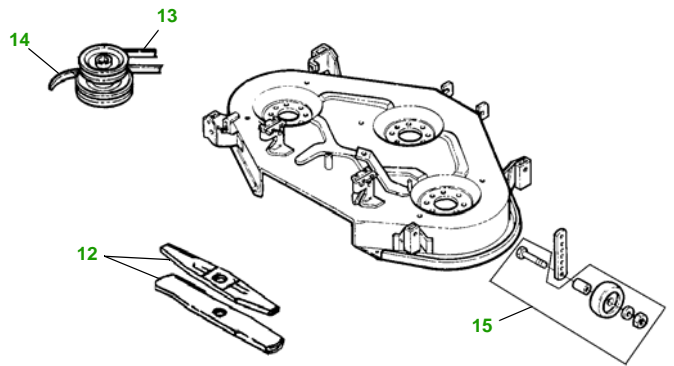

MAINTENANCE REMINDER SHEET

GX255 with 44M Deck

Garden Tractor

44" Mulching Deck

Tractor S/N

Deck S/N

Key	Part No.	Description
1	AM107423	ENGINE OIL FILTER
2	AM116403	FUEL FILTER IN-LINE
3	M141977	TRANSAXLE OIL FILTER
4	M140295	FOAM FILTER ELEMENT
	M150403	PAPER FILTER ELEMENT - EXTERNAL VENT
	M150949	PAPER FILTER ELEMENT - INTERNAL VENT
5	M805853	SPARK PLUG
6	AM131841	KEY
	AM132500	IGNITION MODULE
7	TY25881	BATTERY (DRY)

Key	Part No.	Description
8	M127523	BELT - TRACTION DRIVE
9	AD2062R	HEADLIGHT BULB
10	AR62407	INSTRUMENT PANEL BULB
11	M119798	BLADE - MULCHING LOW LIFT
	M119799	BLADE - MULCHING
	M121589	BLADE - DISCHARGE
12	M119696	BELT - PRIMARY
13	M115776	BELT - SECONDARY
14	AM133602	KIT - GAGE WHEEL