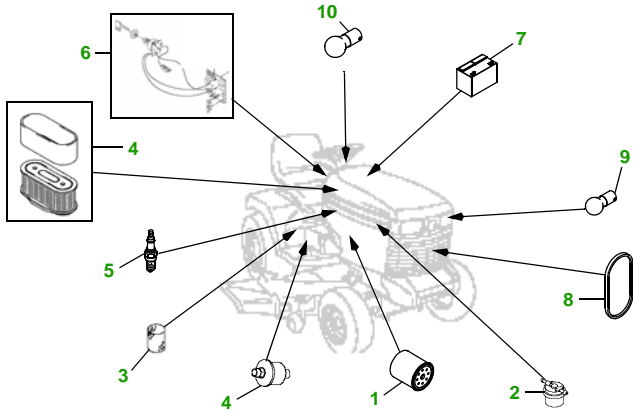

MAINTENANCE REMINDER SHEET

GX255 with 44M Deck

Garden Tractor

44" Mulching Deck

Tractor S/N

Deck S/N

Key	Part No.	Description
1	AM107423	ENGINE OIL FILTER
2	AM116403	FUEL FILTER IN-LINE
3	M141977	TRANSAXLE OIL FILTER
4	M140295	FOAM FILTER ELEMENT
	M150403	PAPER FILTER ELEMENT - EXTERNAL VENT
	M150949	PAPER FILTER ELEMENT - INTERNAL VENT
5	M805853	SPARK PLUG
6	AM131841	KEY
	AM132500	IGNITION MODULE
7	TY25881	BATTERY (DRY)

Key	Part No.	Description
8	M127523	BELT - TRACTION DRIVE
9	AD2062R	HEADLIGHT BULB
10	AR62407	INSTRUMENT PANEL BULB
11	M119798	BLADE - MULCHING LOW LIFT
	M119799	BLADE - MULCHING
	M121589	BLADE - DISCHARGE
12	M119696	BELT - PRIMARY
13	M115776	BELT - SECONDARY
14	AM133602	KIT - GAGE WHEEL