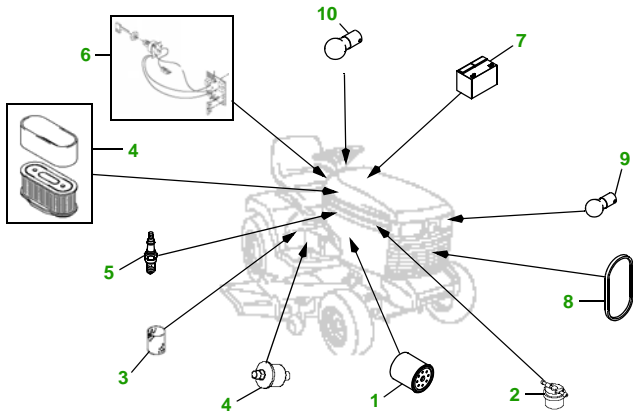

MAINTENANCE REMINDER SHEET

GX255 with 48C Deck

Garden Tractor

Tractor S/N

48" Convertible Deck

Deck S/N

Key	Part No.	Description
1	AM107423	ENGINE OIL FILTER
2	AM116403	FUEL FILTER IN-LINE
3	M141977	TRANSAXLE OIL FILTER
4	M140295	FOAM FILTER ELEMENT
	M150403	PAPER FILTER ELEMENT - EXTERNAL VENT
	M150949	PAPER FILTER ELEMENT - INTERNAL VENT
5	M805853	SPARK PLUG
6	AM131841	KEY
	AM132500	IGNITION MODULE
7	TY25881	BATTERY (DRY)

Key	Part No.	Description
8	M127523	BELT - TRACTION DRIVE
9	AD2062R	HEADLIGHT BULB
10	AR62407	INSTRUMENT PANEL BULB
11	M145476	BLADE - STANDARD
	M127673	BLADE - MULCHING
12	M143019	BELT - PRIMARY
13	M154958	BELT - SECONDARY
14	AM125172	KIT - GAGE WHEEL - REAR
	AM133602	KIT - GAGE WHEEL - FRONT
15	M113955	ROLLER

Qty	Part No	Item
1	M140295	Foam Filter Element
1	M150403	Foam Filter Element - External Vent Carb
1	M150949	Foam Filter Element - Internal Vent Carb
2	M805853	Spark Plug
3	M145476	Blade - Standard
3	M127673	Blade - Mulching
1	M127523	Belt - Traction Drive
1	M143019	Belt - Primary
1	M154958	Belt - Secondary
1	AM131841	Key
1	AM123507	Fuel Cap
1	TY130907	Mower Deck Leveling Gauge
1	TY26183	Grease Gun