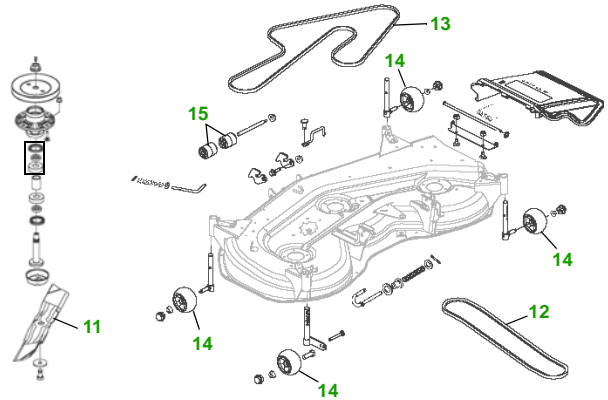

MAINTENANCE REMINDER SHEET

GX255 with 48C Deck

Garden Tractor

Tractor S/N

48" Convertible Deck

Deck S/N

Key	Part No.	Description
1	AM107423	ENGINE OIL FILTER
2	AM116403	FUEL FILTER IN-LINE
3	M141977	TRANSAXLE OIL FILTER
4	M140295	FOAM FILTER ELEMENT
	M150403	PAPER FILTER ELEMENT - EXTERNAL VENT
	M150949	PAPER FILTER ELEMENT - INTERNAL VENT
5	M805853	SPARK PLUG
6	AM131841	KEY
	AM132500	IGNITION MODULE
7	TY25881	BATTERY (DRY)

Key	Part No.	Description
8	M127523	BELT - TRACTION DRIVE
9	AD2062R	HEADLIGHT BULB
10	AR62407	INSTRUMENT PANEL BULB
11	M145476	BLADE - STANDARD
	M127673	BLADE - MULCHING
12	M143019	BELT - PRIMARY
13	M154958	BELT - SECONDARY
14	AM125172	KIT - GAGE WHEEL - REAR
	AM133602	KIT - GAGE WHEEL - FRONT
15	M113955	ROLLER

Qty	Part No	Item
1	M140295	Foam Filter Element
1	M150403	Foam Filter Element - External Vent Carb
1	M150949	Foam Filter Element - Internal Vent Carb
2	M805853	Spark Plug
3	M145476	Blade - Standard
3	M127673	Blade - Mulching
1	M127523	Belt - Traction Drive
1	M143019	Belt - Primary
1	M154958	Belt - Secondary
1	AM131841	Key
1	AM123507	Fuel Cap
1	TY130907	Mower Deck Leveling Gauge
1	TY26183	Grease Gun