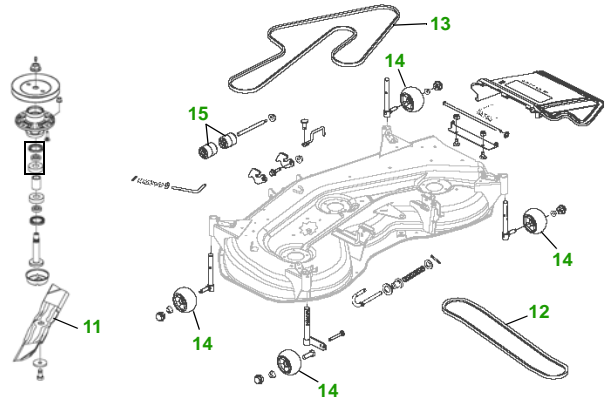

MAINTENANCE REMINDER SHEET

GX255 with 54C Deck

Garden Tractor

54" Convertible Deck

Tractor S/N

Deck S/N

Key	Part No.	Description
1	AM107423	ENGINE OIL FILTER
2	AM116403	FUEL FILTER IN-LINE
3	M141977	TRANSAXLE OIL FILTER
4	M140295	FOAM FILTER ELEMENT
	M150403	PAPER FILTER ELEMENT - EXTERNAL VENT
	M150949	PAPER FILTER ELEMENT - INTERNAL VENT
5	M805853	SPARK PLUG
6	AM131841	KEY
	AM132500	IGNITION MODULE
7	TY25881	BATTERY (DRY)

Key	Part No.	Description
8	M127523	BELT - TRACTION DRIVE
9	AD2062R	HEADLIGHT BULB
10	AR62407	INSTRUMENT PANEL BULB
11	M143520	BLADE - STANDARD
	M145516	BLADE - MULCHING
12	M143019	BELT - PRIMARY
13	M154960	BELT - SECONDARY
14	AM125172	KIT - GAGE WHEEL
15	M113955	ROLLER

"As Needed" Parts

Qty	Part No	Item
1	M140295	Foam Filter Element
1	M150403	Foam Filter Element - External Vent Carb
1	M150949	Foam Filter Element - Internal Vent Carb
2	M805853	Spark Plug
3	M143520	Blade - Standard
3	M145516	Blade - Mulching
1	M127523	Belt - Traction Drive
1	M143019	Belt - Primary
1	M154960	Belt - Secondary
1	AM131841	Key
1	AMT1274	Fuel Cap
1	TY130907	Mower Deck Leveling Gauge
1	TY26183	Grease Gun