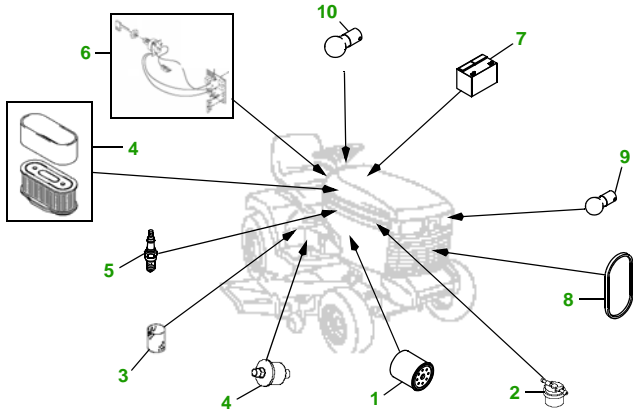

MAINTENANCE REMINDER SHEET

GX255 with 54C Deck

Garden Tractor

54" Convertible Deck

Tractor S/N

Deck S/N

Key	Part No.	Description
1	AM107423	ENGINE OIL FILTER
2	AM116403	FUEL FILTER IN-LINE
3	M141977	TRANSAXLE OIL FILTER
4	M140295	FOAM FILTER ELEMENT
	M150403	PAPER FILTER ELEMENT - EXTERNAL VENT
	M150949	PAPER FILTER ELEMENT - INTERNAL VENT
5	M805853	SPARK PLUG
6	AM131841	KEY
	AM132500	IGNITION MODULE
7	TY25881	BATTERY (DRY)

Key	Part No.	Description
8	M127523	BELT - TRACTION DRIVE
9	AD2062R	HEADLIGHT BULB
10	AR62407	INSTRUMENT PANEL BULB
11	M143520	BLADE - STANDARD
	M145516	BLADE - MULCHING
12	M143019	BELT - PRIMARY
13	M154960	BELT - SECONDARY
14	AM125172	KIT - GAGE WHEEL
15	M113955	ROLLER