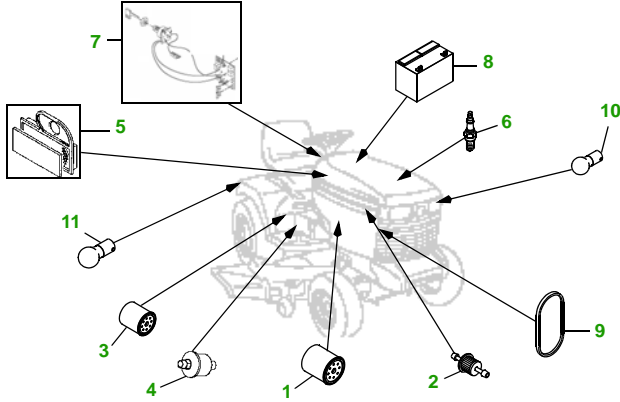

MAINTENANCE REMINDER SHEET

GX325 with 38" Deck

Garden Tractor

Tractor S/N

38" Deck

Deck S/N

Key	Part No.	Description
1	AM107423	ENGINE OIL FILTER
2	AM116304	FUEL FILTER IN-LINE
3	AM131102	TRANSAXLE OIL FILTER
4	M71341	HYDRAULIC FILTER
5	MIU10955	FOAM AIR FILTER ELEMENT
	M137556	PAPER AIR FILTER ELEMENT
6	TY6081	SPARK PLUG
7	AM131841	KEY
	AM132500	IGNITION MODULE
8	TY25881	BATTERY (DRY)

Key	Part No.	Description
9	M142499	BELT - TRACTION DRIVE
10	AD2062R	HEADLIGHT BULB
11	AR62407	WARNING LIGHT BULB
12	M82408	BLADE - LOW LIFT
	AM137324	KIT - SIDE DISCHARGE BLADE - STANDARD
	AM137326	KIT - BAGGING BLADE
	M112991	BLADE - MULCHING
13	M117608	BELT - PRIMARY
14	M82462	BELT - SECONDARY
15	AM133602	KIT - GAGE WHEEL

Service Recommendations

"As Needed" Parts

Qty	Part No	Item	Qty or Capacity	Change Interval in Hours
3	AM107423	Oil Filter	1	20/100/200
1	TY22076	2 1/2 Gal Turf Gard @ 10W30 Engine Oil	1.8 qt	20/50/100/200
2	AM131102	Transaxle Oil Filter	1	50/250
3	TY22000	1 Gal Low Vis Hygard	5.0 qt	50/250
2	M71341	Hydraulic Filter	1	50/250
1	AM116304	Fuel Filter	1	200
1	TY25081	1 Gal Cool Gard	3.3 qt	200
2	TY6341	JD Multi Purpose SD Polyurea Grease		As Needed