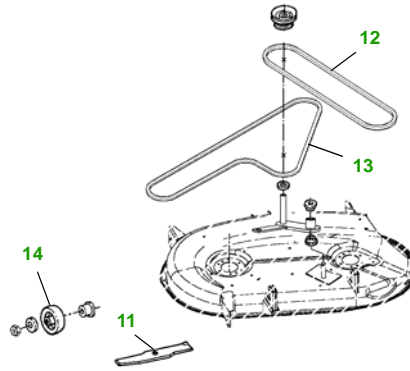

MAINTENANCE REMINDER SHEET

GX325 with 42C Deck

Garden Tractor

Tractor S/N

42" Convertible Deck

Deck S/N

Key	Part No.	Description
1	AM107423	ENGINE OIL FILTER
2	AM116304	FUEL FILTER IN-LINE
3	AM131102	TRANSAXLE OIL FILTER
4	M71341	HYDRAULIC FILTER
5	MIU10955	FOAM AIR FILTER ELEMENT
	M137556	PAPER AIR FILTER ELEMENT
6	TY6081	SPARK PLUG
7	AM131841	KEY
	AM132500	IGNITION MODULE
8	TY25881	BATTERY (DRY)

Key	Part No.	Description
9	M142499	BELT - TRACTION DRIVE
10	AD2062R	HEADLIGHT BULB
11	AR62407	WARNING LIGHT BULB
12	M139975	BLADE - MULCHING
	M148613	BLADE - STANDARD
	M139977	BLADE - HIGH LIFT
13	M143019	BELT - PRIMARY
14	M43820	BELT - SECONDARY
15	AM133602	KIT - GAGE WHEEL