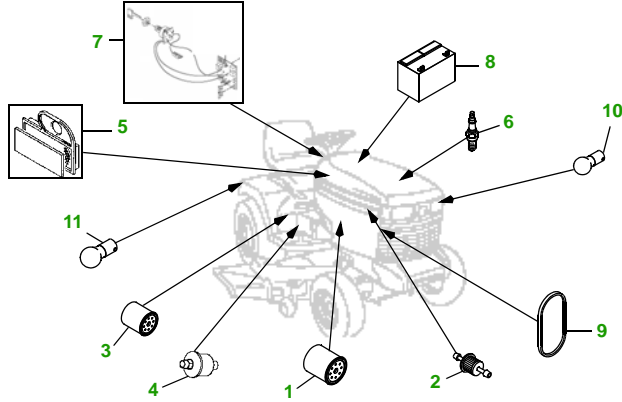

MAINTENANCE REMINDER SHEET

GX325 with 42C Deck

Garden Tractor

Tractor S/N

42" Convertible Deck

Deck S/N

Key	Part No.	Description
1	AM107423	ENGINE OIL FILTER
2	AM116304	FUEL FILTER IN-LINE
3	AM131102	TRANSAXLE OIL FILTER
4	M71341	HYDRAULIC FILTER
5	MIU10955	FOAM AIR FILTER ELEMENT
	M137556	PAPER AIR FILTER ELEMENT
6	TY6081	SPARK PLUG
7	AM131841	KEY
	AM132500	IGNITION MODULE
8	TY25881	BATTERY (DRY)

Key	Part No.	Description
9	M142499	BELT - TRACTION DRIVE
10	AD2062R	HEADLIGHT BULB
11	AR62407	WARNING LIGHT BULB
12	M139975	BLADE - MULCHING
	M148613	BLADE - STANDARD
	M139977	BLADE - HIGH LIFT
13	M143019	BELT - PRIMARY
14	M43820	BELT - SECONDARY
15	AM133602	KIT - GAGE WHEEL

Service Recommendations

"As Needed" Parts

Qty	Part No	Item	Qty or Capacity	Change Interval in Hours
3	AM107423	Oil Filter	1	20/100/200
1	TY22076	2 1/2 Gal Turf Gard @ 10W30 Engine Oil	1.8 qt	20/50/100/200
2	AM131102	Transaxle Oil Filter	1	50/250
3	TY22000	1 Gal Low Vis Hygard	5.0 qt	50/250
2	M71341	Hydraulic Filter	1	50/250
1	AM116304	Fuel Filter	1	200
1	TY25081	1 Gal Cool Gard	3.3 qt	200
2	TY6341	JD Multi Purpose SD Polyurea Grease		As Needed