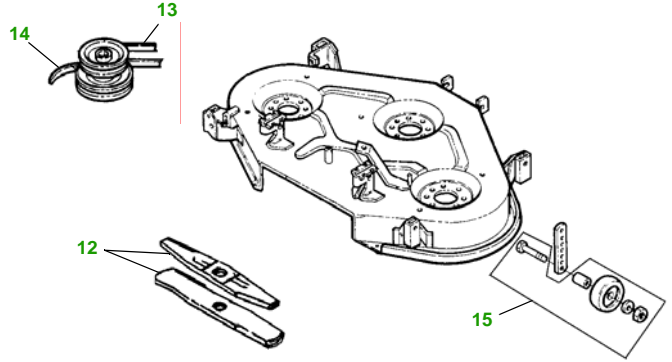

44" Mulching Deck

Deck S/N

Key	Part No.	Description
1	AM107423	ENGINE OIL FILTER
2	AM116304	FUEL FILTER IN-LINE
3	AM131102	TRANSAXLE OIL FILTER
4	M71341	HYDRAULIC FILTER
5	MIU10955	FOAM AIR FILTER ELEMENT
	M137556	PAPER AIR FILTER ELEMENT
6	TY6081	SPARK PLUG
7	AM131841	KEY
	AM132500	IGNITION MODULE

Key	Part No.	Description
8	TY25881	BATTERY (DRY)
9	M142499	BELT - TRACTION DRIVE
10	AD2062R	HEADLIGHT BULB
11	AR62407	WARNING LIGHT BULB
12	M119798	BLADE - MULCHING LOW LIFT
	M119799	BLADE - MULCHING
	M121589	BLADE - DISCHARGE
13	M119696	BELT - PRIMARY
14	M115776	BELT - SECONDARY
15	AM133602	KIT - GAGE WHEEL

Service Recommendations

"As Needed" Parts

Qty	Part No	Item	Qty or Capacity	Change Interval in Hours
3	AM107423	Oil Filter	1	20/100/200
1	TY22076	2 1/2 Gal Turf Gard @ 10W30 Engine Oil	1.8 qt	20/50/100/200
2	AM131102	Transaxle Oil Filter	1	50/250
3	TY22000	1 Gal Low Vis Hygard	5.0 qt	50/250
2	M71341	Hydraulic Filter	1	50/250
1	AM116304	Fuel Filter	1	200
1	TY25081	1 Gal Cool Gard	3.3 qt	200
2	TY6341	JD Multi Purpose SD Polyurea Grease		As Needed

Qty	Part No	Item
1	MIU10955	Air Filter Element - Foam
1	M137556	Air Filter Element - Paper
2	TY6081	Spark Plug
3	M119798	Blade - Mulching Low Lift
3	M119799	Blade - Mulching
3	M121589	Blade - Discharge
1	M142499	Belt - Traction Drive
1	M119696	Belt - Primary
1	M115776	Belt - Secondary
1	AM131841	Key
1	AM115497	Fuel Cap
1	TY130907	Mower Deck Leveling Gauge
1	TY26183	Grease Gun

FOR ON-LINE PARTS ASSISTANCE:

• www.deere.com

- Click on **Residential**
- Click on **Parts** to:
- Click on...

- **View Parts Catalogs** to look-up part numbers
- **JDParts** to order parts on-line from your dealer
- **Valuable Parts Coupons** for discounts at your dealer
- **Coolants, Oils & Lubricants** to learn about our quality fluids
- **Replacement Parts - The Quality Story** tells you 'why' John Deere branded parts are superior

FOR ON-LINE SERVICE ASSISTANCE:

• www.deere.com

- Click on **Residential**
- Click on **Services & Support**
- Click on **Service Solutions**

- Click on **Mobile Maintenance** for Ready To Mow AT HOME Service
- Click on **John Deere Service Plans** for extended warranty and free pick-up and delivery of your tractor

OTHER SITES:

• Home and Workshop Products

• www.deere.com

• Click on **Residential**

• **John Deere Credit**

• Go to www.johndeerecredit.com for John Deere Revolving Credit to find your finance solution

• **John Deere Gifts!**

• Go to www.johndeeregifts.com to stop by John Deere's "General Store" !!

Mulch Kit ..... N/A

Dealer Name
Contact Name
Dealer Phone No

Home Maintenance Kit

Unit	Kit Number
GX325	LG195