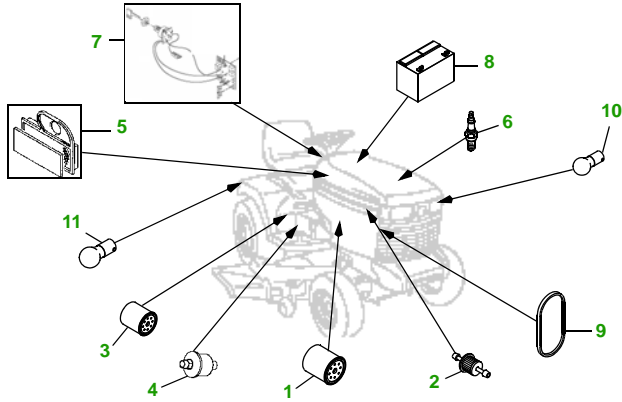

MAINTENANCE REMINDER SHEET

GX325 with 44M Deck

Garden Tractor

Tractor S/N