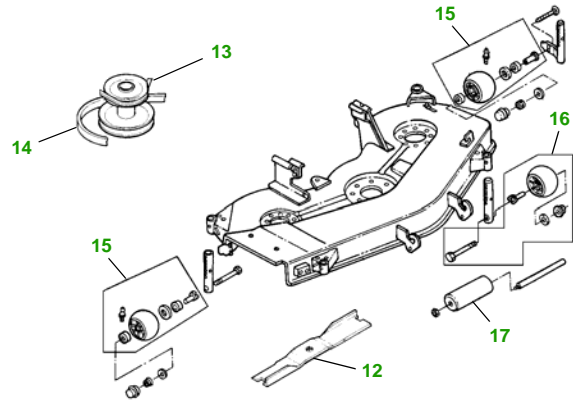

MAINTENANCE REMINDER SHEET

GX325 with 54" Deck

Garden Tractor

Tractor S/N

54" Deck

Deck S/N

Key	Part No.	Description
1	AM107423	ENGINE OIL FILTER
2	AM116304	FUEL FILTER IN-LINE
3	AM131102	TRANSAXLE OIL FILTER
4	M71341	HYDRAULIC FILTER
5	MIU10955	FOAM AIR FILTER ELEMENT
	M137556	PAPER AIR FILTER ELEMENT
6	TY6081	SPARK PLUG
7	AM131841	KEY
	AM132500	IGNITION MODULE
8	TY25881	BATTERY (DRY)

Key	Part No.	Description
9	M142499	BELT - TRACTION DRIVE
10	AD2062R	HEADLIGHT BULB
11	AR62407	WARNING LIGHT BULB
12	M115496	BLADE - STANDARD
	M113518	BLADE - MULCHING
13	M143019	BELT - PRIMARY
14	M118685	BELT - SECONDARY
15	AM125172	KIT - GAGE WHEEL - REAR
16	AM133602	KIT - GAGE WHEEL - FRONT
17	M113955	ROLLER