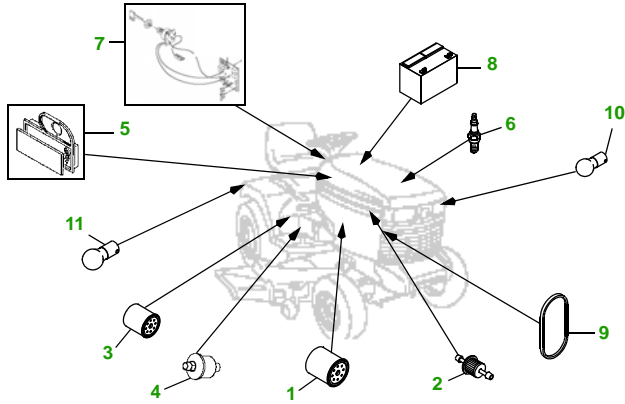

MAINTENANCE REMINDER SHEET

GX325 with 54" Deck

Garden Tractor

Tractor S/N

54" Deck

Deck S/N

Key	Part No.	Description
1	AM107423	ENGINE OIL FILTER
2	AM116304	FUEL FILTER IN-LINE
3	AM131102	TRANSAXLE OIL FILTER
4	M71341	HYDRAULIC FILTER
5	MIU10955	FOAM AIR FILTER ELEMENT
	M137556	PAPER AIR FILTER ELEMENT
6	TY6081	SPARK PLUG
7	AM131841	KEY
	AM132500	IGNITION MODULE
8	TY25881	BATTERY (DRY)

Key	Part No.	Description
9	M142499	BELT - TRACTION DRIVE
10	AD2062R	HEADLIGHT BULB
11	AR62407	WARNING LIGHT BULB
12	M115496	BLADE - STANDARD
	M113518	BLADE - MULCHING
13	M143019	BELT - PRIMARY
14	M118685	BELT - SECONDARY
15	AM125172	KIT - GAGE WHEEL - REAR
16	AM133602	KIT - GAGE WHEEL - FRONT
17	M113955	ROLLER

Service Recommendations

"As Needed" Parts

Qty	Part No	Item	Qty or Capacity	Change Interval in Hours
3	AM107423	Oil Filter	1	20/100/200
1	TY22076	2 1/2 Gal Turf Gard® 10W30 Engine Oil	1.8 qt	20/50/100/200
2	AM131102	Transaxle Oil Filter	1	50/250
3	TY22000	1 Gal Low Vis Hygard	5.0 qt	50/250
2	M71341	Hydraulic Filter	1	50/250
1	AM116304	Fuel Filter	1	200
1	TY25081	1 Gal Cool Gard	3.3 qt	200
2	TY6341	JD Multi Purpose SD Polyurea Grease		As Needed