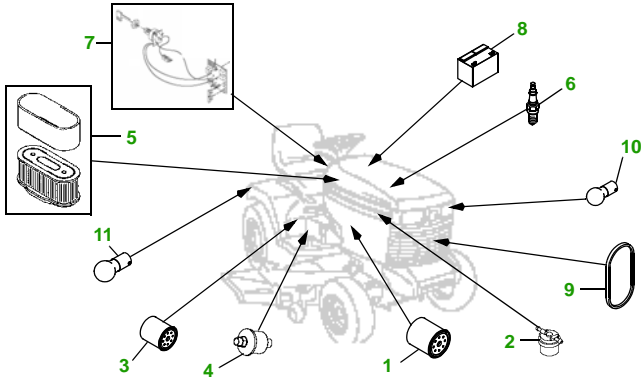

MAINTENANCE REMINDER SHEET

GX335 with 48C Deck

Garden Tractor

Tractor S/N

48" Convertible Deck

Deck S/N

Key	Part No.	Description
1	AM107423	ENGINE OIL FILTER
2	AM116304	FUEL FILTER IN-LINE
3	AM131102	TRANSAXLE OIL FILTER
4	M71341	HYDRAULIC FILTER
5	M76076	FOAM AIR FILTER ELEMENT
	M76077	PAPER AIR FILTER ELEMENT
6	M802138	SPARK PLUG
7	AM131841	KEY
	AM132500	IGNITION MODULE
8	TY25881	BATTERY (DRY)

Key	Part No.	Description
9	M142499	BELT - TRACTION DRIVE
10	AD2062R	HEADLIGHT BULB
11	AR62407	WARNING LIGHT BULB
12	M145476	BLADE - STANDARD
	M127673	BLADE - MULCHING
13	M143019	BELT - PRIMARY
14	M154958	BELT - SECONDARY
15	AM125172	KIT - GAGE WHEEL
16	M113955	ROLLER

Service Recommendations

"As Needed" Parts

Qty	Part No	Item	Qty or Capacity	Change Interval in Hours
3	AM107423	Oil Filter	1	20/100/200
1	TY22076	2 1/2 Gal Turf Gard @ 10W30 Engine Oil	1.8 qt	20/50/100/200
2	AM131102	Transaxle Oil Filter	1	50/250
3	TY22000	1 Gal Low Vis Hygard	5.0 qt	50/250
2	M71341	Hydraulic Filter	1	50/250
1	AM116304	Fuel Filter	1	200
1	TY25081	1 Gal Cool Gard	3.3 qt	200
2	TY6341	JD Multi Purpose SD Polyurea Grease		As Needed