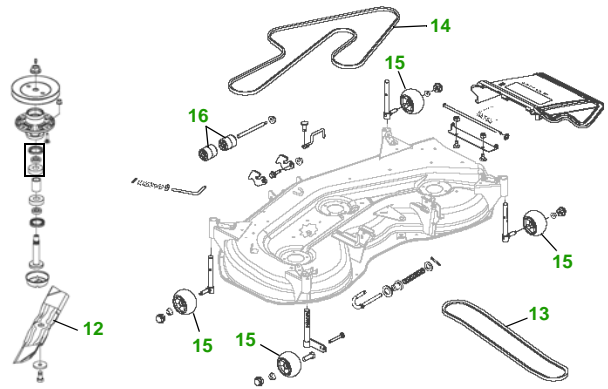

MAINTENANCE REMINDER SHEET

GX335 with 48C Deck

Garden Tractor

Tractor S/N

48" Convertible Deck

Deck S/N

Key	Part No.	Description
1	AM107423	ENGINE OIL FILTER
2	AM116304	FUEL FILTER IN-LINE
3	AM131102	TRANSAXLE OIL FILTER
4	M71341	HYDRAULIC FILTER
5	M76076	FOAM AIR FILTER ELEMENT
	M76077	PAPER AIR FILTER ELEMENT
6	M802138	SPARK PLUG
7	AM131841	KEY
	AM132500	IGNITION MODULE
8	TY25881	BATTERY (DRY)

Key	Part No.	Description
9	M142499	BELT - TRACTION DRIVE
10	AD2062R	HEADLIGHT BULB
11	AR62407	WARNING LIGHT BULB
12	M145476	BLADE - STANDARD
	M127673	BLADE - MULCHING
13	M143019	BELT - PRIMARY
14	M154958	BELT - SECONDARY
15	AM125172	KIT - GAGE WHEEL
16	M113955	ROLLER