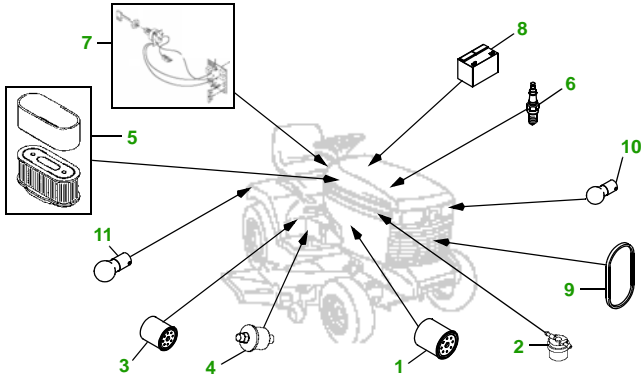

MAINTENANCE REMINDER SHEET

GX335 with 54" Deck

Garden Tractor

Tractor S/N

54" Deck

Deck S/N

Key	Part No.	Description
1	AM107423	ENGINE OIL FILTER
2	AM116304	FUEL FILTER IN-LINE
3	AM131102	TRANSAXLE OIL FILTER
4	M71341	HYDRAULIC FILTER
5	M76076	FOAM AIR FILTER ELEMENT
	M76077	PAPER AIR FILTER ELEMENT
6	M802138	SPARK PLUG
7	AM131841	KEY
	AM132500	IGNITION MODULE
8	TY25881	BATTERY (DRY)

Key	Part No.	Description
9	M142499	BELT - TRACTION DRIVE
10	AD2062R	HEADLIGHT BULB
11	AR62407	WARNING LIGHT BULB
12	M115496	BLADE - STANDARD
	M113518	BLADE - MULCHING
13	M143019	BELT - PRIMARY
14	M118685	BELT - SECONDARY
15	AM125172	KIT - GAGE WHEEL - REAR
16	AM133602	KIT - GAGE WHEEL - FRONT
17	M113955	ROLLER