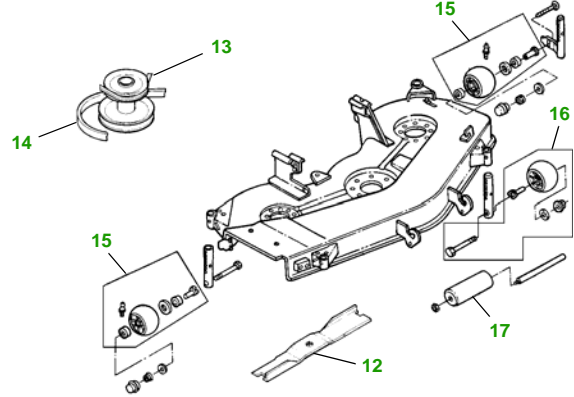

MAINTENANCE REMINDER SHEET

GX335 with 54" Deck

Garden Tractor

Tractor S/N

54" Deck

Deck S/N

Key	Part No.	Description
1	AM107423	ENGINE OIL FILTER
2	AM116304	FUEL FILTER IN-LINE
3	AM131102	TRANSAXLE OIL FILTER
4	M71341	HYDRAULIC FILTER
5	M76076	FOAM AIR FILTER ELEMENT
	M76077	PAPER AIR FILTER ELEMENT
6	M802138	SPARK PLUG
7	AM131841	KEY
	AM132500	IGNITION MODULE
8	TY25881	BATTERY (DRY)

Key	Part No.	Description
9	M142499	BELT - TRACTION DRIVE
10	AD2062R	HEADLIGHT BULB
11	AR62407	WARNING LIGHT BULB
12	M115496	BLADE - STANDARD
	M113518	BLADE - MULCHING
13	M143019	BELT - PRIMARY
14	M118685	BELT - SECONDARY
15	AM125172	KIT - GAGE WHEEL - REAR
16	AM133602	KIT - GAGE WHEEL - FRONT
17	M113955	ROLLER