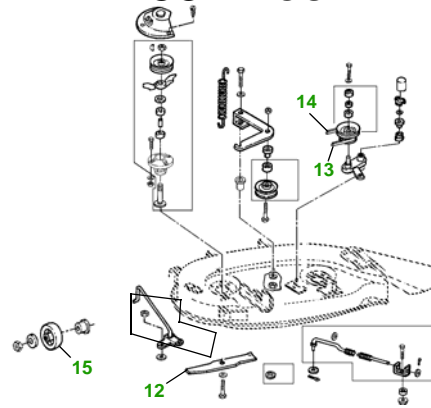

MAINTENANCE REMINDER SHEET

GX345 with 38" Deck

Garden Tractor

Tractor S/N

38" Deck

Deck S/N

Key	Part No.	Description
1	AM107423	ENGINE OIL FILTER
2	AM116304	FUEL FILTER IN-LINE
3	AM131102	TRANSAXLE OIL FILTER
4	AM120916	HYDRAULIC FILTER
5	M76076	FOAM AIR FILTER ELEMENT
	M76077	PAPER AIR FILTER ELEMENT
6	M802138	SPARK PLUG
7	AM131841	KEY
	AM132500	IGNITION MODULE
8	TY25881	BATTERY (DRY)

Key	Part No.	Description
9	M142499	BELT - TRACTION DRIVE
10	AD2062R	HEADLIGHT BULB
11	AR62407	WARNING LIGHT BULB
12	M82408	BLADE - LOW LIFT
	AM137324	KIT - SIDE DISCHARGE BLADE - STANDARD
	AM137326	KIT - BAGGING BLADE
	M112991	BLADE - MULCHING
13	M117608	BELT - PRIMARY
14	M82462	BELT - SECONDARY
15	AM133602	KIT - GAGE WHEEL

Service Recommendations

"As Needed" Parts

Qty	Part No	Item	Qty or Capacity	Change Interval in Hours
3	AM107423	Oil Filter	1	50/100/200
1	TY22076	2 1/2 Gal Turf Gard @ 10W30 Engine Oil	2.0 qt	50/100/200
2	AM131102	Transaxle Oil Filter	1	50/250
3	TY22000	1 Gal Low Vis Hygard	5.0 qt	50/250
2	AM120916	Hydraulic Filter	1	50/250
1	AM116304	Fuel Filter	1	200
1	TY25081	1 Gal Cool Gard	3.3 qt	200
2	TY6341	JD Multi Purpose SD Polyurea Grease		As Needed

Qty	Part No	Item
1	M76076	Air Filter Element - Foam
	M76077	Air Filter Element - Paper
2	M802138	Spark Plug
2	M82408	Blade -Low Lift
1	AM137324	Kit - Side Discharge Blade - Standard
1	AM137326	Kit - Bagging Blade
2	M112991	Blade - Mulching
1	M142499	Belt - Traction Drive
1	M117608	Belt - Primary
1	M82462	Belt - Secondary
1	AM131841	Key
1	AM115497	Fuel Cap
1	TY130907	Mower Deck Leveling Gauge
1	TY26183	Grease Gun