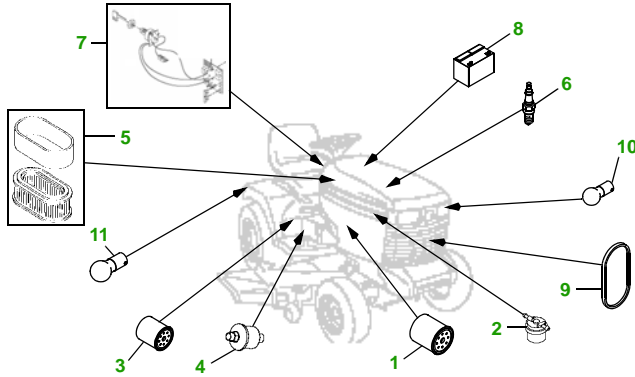

MAINTENANCE REMINDER SHEET

GX345 with 38" Deck

Garden Tractor

Tractor S/N

38" Deck

Deck S/N

Key	Part No.	Description
1	AM107423	ENGINE OIL FILTER
2	AM116304	FUEL FILTER IN-LINE
3	AM131102	TRANSAXLE OIL FILTER
4	AM120916	HYDRAULIC FILTER
5	M76076	FOAM AIR FILTER ELEMENT
	M76077	PAPER AIR FILTER ELEMENT
6	M802138	SPARK PLUG
7	AM131841	KEY
	AM132500	IGNITION MODULE
8	TY25881	BATTERY (DRY)

Key	Part No.	Description
9	M142499	BELT - TRACTION DRIVE
10	AD2062R	HEADLIGHT BULB
11	AR62407	WARNING LIGHT BULB
12	M82408	BLADE - LOW LIFT
	AM137324	KIT - SIDE DISCHARGE BLADE - STANDARD
	AM137326	KIT - BAGGING BLADE
	M112991	BLADE - MULCHING
13	M117608	BELT - PRIMARY
14	M82462	BELT - SECONDARY
15	AM133602	KIT - GAGE WHEEL

Service Recommendations

"As Needed" Parts

Qty	Part No	Item	Qty or Capacity	Change Interval in Hours
3	AM107423	Oil Filter	1	50/100/200
1	TY22076	2 1/2 Gal Turf Gard @ 10W30 Engine Oil	2.0 qt	50/100/200
2	AM131102	Transaxle Oil Filter	1	50/250
3	TY22000	1 Gal Low Vis Hygard	5.0 qt	50/250
2	AM120916	Hydraulic Filter	1	50/250
1	AM116304	Fuel Filter	1	200
1	TY25081	1 Gal Cool Gard	3.3 qt	200
2	TY6341	JD Multi Purpose SD Polyurea Grease		As Needed