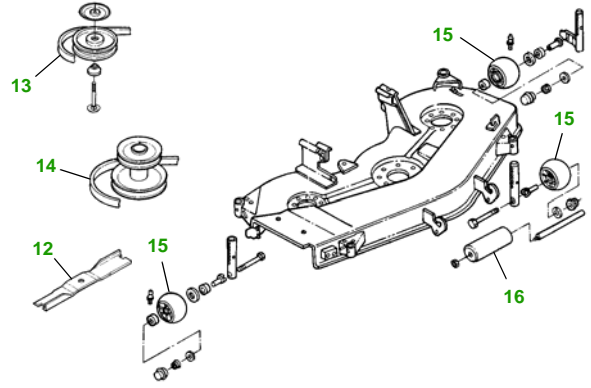

MAINTENANCE REMINDER SHEET

GX345 with 48" Deck

Garden Tractor

Tractor S/N

48" Deck

Deck S/N

Key	Part No.	Description
1	AM107423	ENGINE OIL FILTER
2	AM116304	FUEL FILTER IN-LINE
3	AM131102	TRANSAXLE OIL FILTER
4	AM120916	HYDRAULIC FILTER
5	M76076	FOAM AIR FILTER ELEMENT
	M76077	PAPER AIR FILTER ELEMENT
6	M802138	SPARK PLUG
7	AM131841	KEY
	AM132500	IGNITION MODULE
8	TY25881	BATTERY (DRY)
9	M142499	BELT - TRACTION DRIVE

Key	Part No.	Description
10	AD2062R	HEADLIGHT BULB
11	AR62407	WARNING LIGHT BULB
12	M115495	BLADE - STANDARD
	M135589	BLADE - HIGH LIFT
13	M110312	BELT - PRIMARY
14	M154958	BELT - SECONDARY
15	AM133602	KIT - GAGE WHEEL - FRONT
	AM117478	KIT - GAGE WHEEL - REAR
16	M113955	ROLLER - 2.9 INCH
	M114002	ROLLER - 3.9 INCH