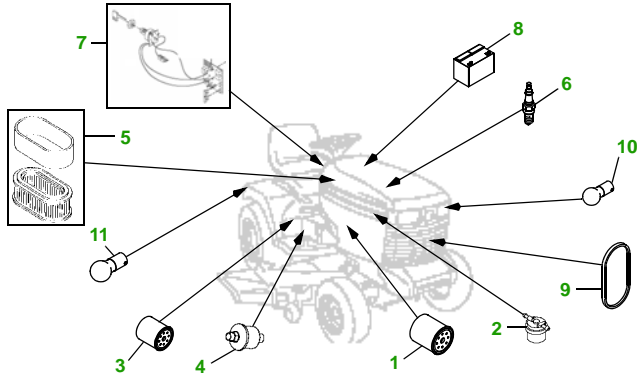

MAINTENANCE REMINDER SHEET

GX345 with 48" Deck

Garden Tractor

Tractor S/N

48" Deck

Deck S/N

Key	Part No.	Description
1	AM107423	ENGINE OIL FILTER
2	AM116304	FUEL FILTER IN-LINE
3	AM131102	TRANSAXLE OIL FILTER
4	AM120916	HYDRAULIC FILTER
5	M76076	FOAM AIR FILTER ELEMENT
	M76077	PAPER AIR FILTER ELEMENT
6	M802138	SPARK PLUG
7	AM131841	KEY
	AM132500	IGNITION MODULE
8	TY25881	BATTERY (DRY)
9	M142499	BELT - TRACTION DRIVE

Key	Part No.	Description
10	AD2062R	HEADLIGHT BULB
11	AR62407	WARNING LIGHT BULB
12	M115495	BLADE - STANDARD
	M135589	BLADE - HIGH LIFT
13	M110312	BELT - PRIMARY
14	M154958	BELT - SECONDARY
15	AM133602	KIT - GAGE WHEEL - FRONT
	AM117478	KIT - GAGE WHEEL - REAR
16	M113955	ROLLER - 2.9 INCH
	M114002	ROLLER - 3.9 INCH

Service Recommendations

"As Needed" Parts

Qty	Part No	Item	Qty or Capacity	Change Interval in Hours
3	AM107423	Oil Filter	1	50/100/200
1	TY22076	2 1/2 Gal Turf Gard® 10W30 Engine Oil	2.0 qt	50/100/200
2	AM131102	Transaxle Oil Filter	1	50/250
3	TY22000	1 Gal Low Vis Hygard	5.0 qt	50/250
2	AM120916	Hydraulic Filter	1	50/250
1	AM116304	Fuel Filter	1	200
1	TY25081	1 Gal Cool Gard	3.3 qt	200
2	TY6341	JD Multi Purpose SD Polyurea Grease		As Needed