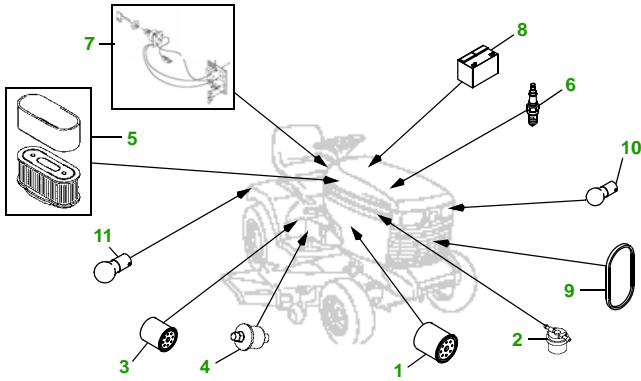

MAINTENANCE REMINDER SHEET

GX345 with 54C Deck

Garden Tractor

Tractor S/N

54" Convertible Deck

Deck S/N

Key	Part No.	Description
1	AM107423	ENGINE OIL FILTER
2	AM116304	FUEL FILTER IN-LINE
3	AM131102	TRANSAXLE OIL FILTER
4	AM120916	HYDRAULIC FILTER
5	M76076	FOAM AIR FILTER ELEMENT
	M76077	PAPER AIR FILTER ELEMENT
6	M802138	SPARK PLUG
7	AM131841	KEY
	AM132500	IGNITION MODULE
8	TY25881	BATTERY (DRY)

Key	Part No.	Description
9	M142499	BELT - TRACTION DRIVE
10	AD2062R	HEADLIGHT BULB
11	AR62407	WARNING LIGHT BULB
12	M143520	BLADE - STANDARD
	M145516	BLADE - MULCHING
13	M143019	BELT - PRIMARY
14	M154960	BELT - SECONDARY
15	AM125172	KIT - GAGE WHEEL
16	M113955	ROLLER

Service Recommendations

"As Needed" Parts

Qty	Part No	Item	Qty or Capacity	Change Interval in Hours
3	AM107423	Oil Filter	1	50/100/200
1	TY22076	2 1/2 Gal Turf Gard @ 10W30 Engine Oil	2.0 qt	50/100/200
2	AM131102	Transaxle Oil Filter	1	50/250
3	TY22000	1 Gal Low Vis Hygard	5.0 qt	50/250
2	AM120916	Hydraulic Filter	1	50/250
1	AM116304	Fuel Filter	1	200
1	TY25081	1 Gal Cool Gard	3.3 qt	200
2	TY6341	JD Multi Purpose SD Polyurea Grease		As Needed