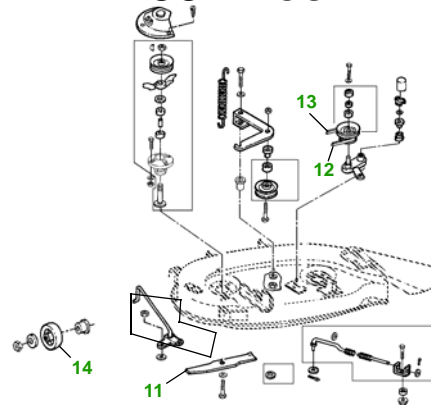

MAINTENANCE REMINDER SHEET

GX355 with 38" Deck

Garden Tractor

Tractor S/N

38" Deck

Deck S/N

Key	Part No.	Description
1	M806418.....	ENGINE OIL FILTER
2	M807152.....	FUEL FILTER IN-LINE
3	AM131102	TRANSAXLE OIL FILTER
4	M71341.....	HYDRAULIC FILTER
5	AM130295	AIR FILTER ELEMENT (SOLD AS SET ONLY)
6	AM131841	KEY
	AM132500	IGNITION MODULE
7	TY25876.....	BATTERY (DRY)
8	M142499.....	BELT - TRACTION DRIVE

Key	Part No.	Description
9	AD2062R	HEADLIGHT BULB
10	AR62407.....	WARNING LIGHT BULB
11	M82408.....	BLADE - LOW LIFT
	M153118	BLADE - MEDIUM LIFT - STANDARD
	M154159.....	BLADE - HIGH LIFT
	M112991	BLADE - MULCHING
12	M117608	BELT - PRIMARY
13	M82462.....	BELT - SECONDARY
14	AM133602	KIT - GAGE WHEEL

Service Recommendations

"As Needed" Parts

Qty	Part No	Item	Qty or Capacity	Change Interval in Hours
4	M806418	Oil Filter	1	50/100/200
1	TY22076	2 1/2 Gal Turf Gard® 10W30 Engine Oil	2.4 qt	50/100/200
2	AM131102	Transaxle Oil Filter	1	50/250
3	TY22000	1 Gal Low Vis Hygard	5.0 qt	50/250
2	M71341	Hydraulic Filter	1	50/250
1	M807152	Fuel Filter	1	200
1	TY25081	1 Gal Cool Gard	3.3 qt	200
2	TY6341	JD Multi Purpose SD Polyurea Grease		As Needed

Qty	Part No	Item
1	AM131102	Air Filter Element (Sold as Set Only)
2	M82408	Blade -Low Lift
2	M153118	Blade - Medium Lift - Standard
2	M154159	Blade - High Lift
2	M112991	Blade - Mulching
1	M142499	Belt - Traction Drive
1	M117608	Belt - Primary
1	M82462	Belt - Secondary
1	AM131841	Key
1	AM123507	Fuel Cap
1	TY130907	Mower Deck Leveling Gauge
1	TY26183	Grease Gun