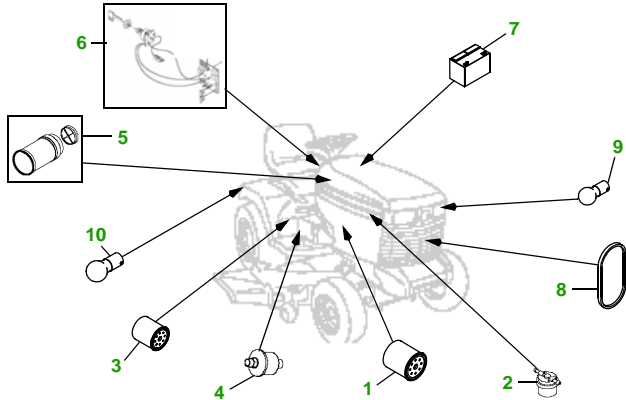

MAINTENANCE REMINDER SHEET

GX355 with 38" Deck

Garden Tractor

Tractor S/N

38" Deck

Deck S/N

Key	Part No.	Description
1	M806418.....	ENGINE OIL FILTER
2	M807152.....	FUEL FILTER IN-LINE
3	AM131102	TRANSAXLE OIL FILTER
4	M71341.....	HYDRAULIC FILTER
5	AM130295	AIR FILTER ELEMENT (SOLD AS SET ONLY)
6	AM131841	KEY
	AM132500	IGNITION MODULE
7	TY25876.....	BATTERY (DRY)
8	M142499.....	BELT - TRACTION DRIVE

Key	Part No.	Description
9	AD2062R	HEADLIGHT BULB
10	AR62407.....	WARNING LIGHT BULB
11	M82408.....	BLADE - LOW LIFT
	M153118	BLADE - MEDIUM LIFT - STANDARD
	M154159.....	BLADE - HIGH LIFT
	M112991	BLADE - MULCHING
12	M117608	BELT - PRIMARY
13	M82462.....	BELT - SECONDARY
14	AM133602	KIT - GAGE WHEEL