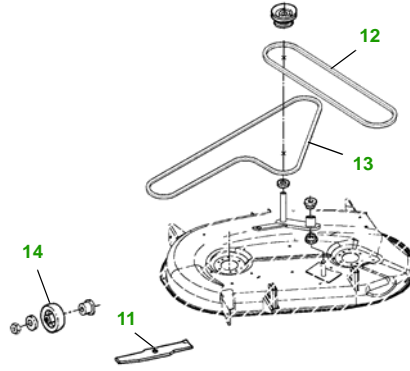

42" Convertible Deck

Deck S/N

Key	Part No.	Description
1	M806418.....	ENGINE OIL FILTER
2	M807152.....	FUEL FILTER IN-LINE
3	AM131102	TRANSAXLE OIL FILTER
4	M71341.....	HYDRAULIC FILTER
5	AM130295	AIR FILTER ELEMENT (SOLD AS SET ONLY)
6	AM131841	KEY
	AM132500	IGNITION MODULE
7	TY25876.....	BATTERY (DRY)
8	M142499.....	BELT - TRACTION DRIVE

Key	Part No.	Description
9	AD2062R	HEADLIGHT BULB
10	AR62407.....	WARNING LIGHT BULB
11	M139975.....	BLADE - MULCHING
	M148613.....	BLADE - STANDARD
	M139977.....	BLADE - HIGH LIFT
12	M143019.....	BELT - PRIMARY
13	M43820.....	BELT - SECONDARY
14	AM133602	KIT - GAGE WHEEL

Service Recommendations

"As Needed" Parts

Qty	Part No	Item	Qty or Capacity	Change Interval in Hours
4	M806418	Oil Filter	1	50/100/200
1	TY22076	2 1/2 Gal Turf Gard® 10W30 Engine Oil	2.4 qt	50/100/200
2	AM131102	Transaxle Oil Filter	1	50/250
3	TY22000	1 Gal Low Vis Hygard	5.0 qt	50/250
2	M71341	Hydraulic Filter	1	50/250
1	M807152	Fuel Filter	1	200
1	TY25081	1 Gal Cool Gard	3.3 qt	200
2	TY6341	JD Multi Purpose SD Polyurea Grease		As Needed

Qty	Part No	Item
1	AM131102	Air Filter Element (Sold as Set Only)
2	M139975	Blade - Mulching
2	M148613	Blade - Standard
2	M139977	Blade - High Lift
1	M142499	Belt - Traction Drive
1	M143019	Belt - Primary
1	M43820	Belt - Secondary
1	AM131841	Key
1	AM123507	Fuel Cap
1	TY130907	Mower Deck Leveling Gauge
1	TY26183	Grease Gun

FOR ON-LINE PARTS ASSISTANCE:

• www.deere.com

- Click on **Residential**
- Click on **Parts** to:
- Click on...

- **View Parts Catalogs** to look-up part numbers
- **JDParts** to order parts on-line from your dealer
- **Valuable Parts Coupons** for discounts at your dealer
- **Coolants, Oils & Lubricants** to learn about our quality fluids
- **Replacement Parts - The Quality Story** tells you 'why' John Deere branded parts are superior

FOR ON-LINE SERVICE ASSISTANCE:

• www.deere.com

- Click on **Residential**
- Click on **Services & Support**
- Click on **Service Solutions**

- Click on **Mobile Maintenance** for Ready To Mow AT HOME Service
- Click on **John Deere Service Plans** for extended warranty and free pick-up and delivery of your tractor

OTHER SITES:

• Home and Workshop Products

• www.deere.com

• Click on **Residential**

• **John Deere Credit**

• Go to www.johndeerecredit.com for John Deere Revolving Credit to find your finance solution

• **John Deere Gifts!**

• Go to www.johndeeregifts.com to stop by John Deere's "General Store" !!

Dealer Name
Contact Name
Dealer Phone No

Home Maintenance Kit

Unit	Kit Number
GX355	LG179

JOHN DEERE