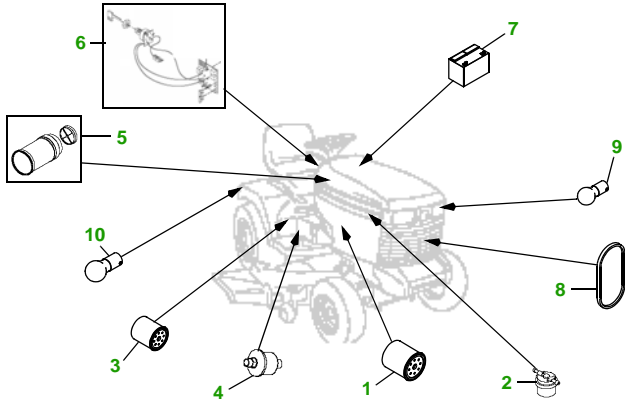

MAINTENANCE REMINDER SHEET

GX355 with 42C Deck

Garden Tractor

Tractor S/N