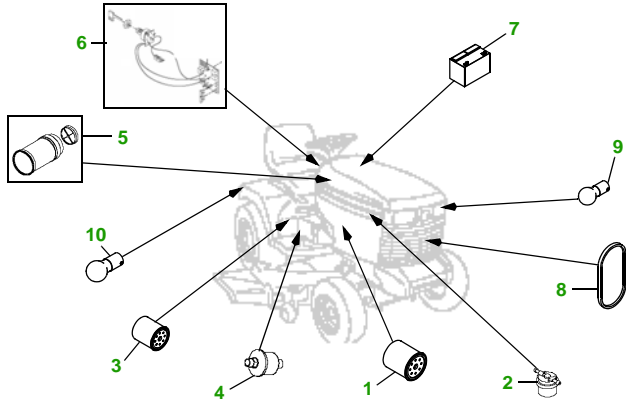

MAINTENANCE REMINDER SHEET

GX355 with 48C Deck

Garden Tractor

Tractor S/N