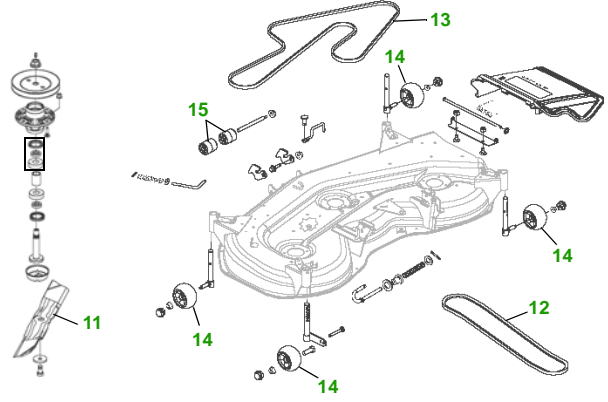

48" Convertible Deck

Deck S/N

Key	Part No.	Description
1	M806418	ENGINE OIL FILTER
2	M807152	FUEL FILTER IN-LINE
3	AM131102	TRANSAXLE OIL FILTER
4	M71341	HYDRAULIC FILTER
5	AM130295	AIR FILTER ELEMENT (SOLD AS SET ONLY)
6	AM131841	KEY
	AM132500	IGNITION MODULE
7	TY25876	BATTERY (DRY)
8	M142499	BELT - TRACTION DRIVE

Key	Part No.	Description
9	AD2062R	HEADLIGHT BULB
10	AR62407	WARNING LIGHT BULB
11	M145476	BLADE - STANDARD
	M127673	BLADE - MULCHING
12	M143019	BELT - PRIMARY
13	M154958	BELT - SECONDARY
14	AM125172	KIT - GAGE WHEEL
15	M113955	ROLLER

Service Recommendations

"As Needed" Parts

Qty	Part No	Item	Qty or Capacity	Change Interval in Hours
4	M806418	Oil Filter	1	50/100/200
1	TY22076	2 1/2 Gal Turf Gard® 10W30 Engine Oil	2.4 qt	50/100/200
2	AM131102	Transaxle Oil Filter	1	50/250
3	TY22000	1 Gal Low Vis Hygard	5.0 qt	50/250
2	M71341	Hydraulic Filter	1	50/250
1	M807152	Fuel Filter	1	200
1	TY25081	1 Gal Cool Gard	3.3 qt	200
2	TY6341	JD Multi Purpose SD Polyurea Grease		As Needed

Qty	Part No	Item
1	AM131102	Air Filter Element (Sold as Set Only)
3	M145476	Blade - Standard
3	M127673	Blade - Mulching
1	M142499	Belt - Traction Drive
1	M143019	Belt - Primary
1	M154958	Belt - Secondary
1	AM131841	Key
1	AM123507	Fuel Cap
1	TY130907	Mower Deck Leveling Gauge
1	TY26183	Grease Gun

FOR ON-LINE PARTS ASSISTANCE:

• www.deere.com

- Click on **Residential**
- Click on **Parts** to:
- Click on...

- **View Parts Catalogs** to look-up part numbers
- **JDParts** to order parts on-line from your dealer
- **Valuable Parts Coupons** for discounts at your dealer
- **Coolants, Oils & Lubricants** to learn about our quality fluids
- **Replacement Parts - The Quality Story** tells you 'why' John Deere branded parts are superior

FOR ON-LINE SERVICE ASSISTANCE:

• www.deere.com

- Click on **Residential**
- Click on **Services & Support**
- Click on **Service Solutions**

- Click on **Mobile Maintenance** for Ready To Mow AT HOME Service
- Click on **John Deere Service Plans** for extended warranty and free pick-up and delivery of your tractor

OTHER SITES:

• Home and Workshop Products

• www.deere.com

• Click on **Residential**

• **John Deere Credit**

• Go to www.johndeerecredit.com for John Deere Revolving Credit to find your finance solution

• **John Deere Gifts!**

• Go to www.johndeeregifts.com to stop by John Deere's "General Store" !!

Mulch Kit BM19868

Dealer Name
Contact Name
Dealer Phone No

Home Maintenance Kit

Unit	Kit Number
GX355	LG179