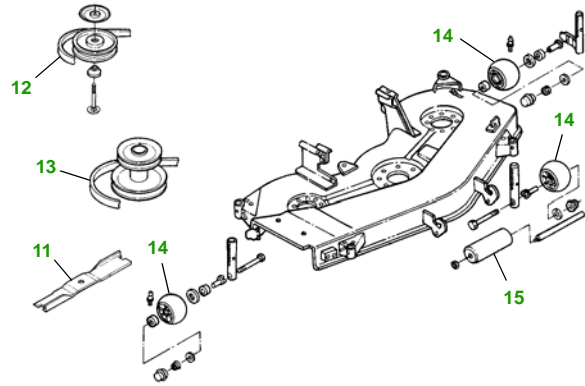

MAINTENANCE REMINDER SHEET

GX355 with 48" Deck

Garden Tractor

Tractor S/N

48" Deck

Deck S/N

Key	Part No.	Description
1	M806418.....	ENGINE OIL FILTER
2	M807152.....	FUEL FILTER IN-LINE
3	AM131102.....	TRANSAXLE OIL FILTER
4	M71341.....	HYDRAULIC FILTER
5	AM130295.....	AIR FILTER ELEMENT (SOLD AS SET ONLY)
6	AM131841.....	KEY
	AM132500.....	IGNITION MODULE
7	TY25876.....	BATTERY (DRY)
8	M142499.....	BELT - TRACTION DRIVE
9	AD2062R.....	HEADLIGHT BULB

Key	Part No.	Description
10	AR62407.....	WARNING LIGHT BULB
11	M115495.....	BLADE - STANDARD
	M135589.....	BLADE - HIGH LIFT
12	M110312.....	BELT - PRIMARY
13	M154958.....	BELT - SECONDARY
14	AM133602.....	KIT - GAGE WHEEL - FRONT
	AM117478.....	KIT - GAGE WHEEL - REAR
15	M113955.....	ROLLER - 2.9 INCH
	M114002.....	ROLLER - 3.9 INCH

Qty	Part No	Item
1	AM131102	Air Filter Element (Sold as Set Only)
3	M115495	Blade - Standard
3	M135589	Blade - High Lift
1	M142499	Belt - Traction Drive
1	M110312	Belt - Primary
1	M154958	Belt - Secondary
1	AM131841	Key
1	AM123507	Fuel Cap
1	TY130907	Mower Deck Leveling Gauge
1	TY26183	Grease Gun