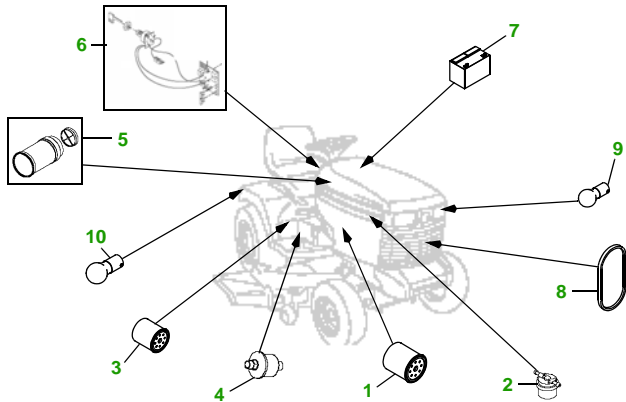

MAINTENANCE REMINDER SHEET

GX355 with 48" Deck

Garden Tractor

Tractor S/N

48" Deck

Deck S/N

Key	Part No.	Description
1	M806418.....	ENGINE OIL FILTER
2	M807152.....	FUEL FILTER IN-LINE
3	AM131102.....	TRANSAXLE OIL FILTER
4	M71341.....	HYDRAULIC FILTER
5	AM130295.....	AIR FILTER ELEMENT (SOLD AS SET ONLY)
6	AM131841.....	KEY
	AM132500.....	IGNITION MODULE
7	TY25876.....	BATTERY (DRY)
8	M142499.....	BELT - TRACTION DRIVE
9	AD2062R.....	HEADLIGHT BULB

Key	Part No.	Description
10	AR62407.....	WARNING LIGHT BULB
11	M115495.....	BLADE - STANDARD
	M135589.....	BLADE - HIGH LIFT
12	M110312.....	BELT - PRIMARY
13	M154958.....	BELT - SECONDARY
14	AM133602.....	KIT - GAGE WHEEL - FRONT
	AM117478.....	KIT - GAGE WHEEL - REAR
15	M113955.....	ROLLER - 2.9 INCH
	M114002.....	ROLLER - 3.9 INCH

Qty	Part No	Item
1	AM131102	Air Filter Element (Sold as Set Only)
3	M115495	Blade - Standard
3	M135589	Blade - High Lift
1	M142499	Belt - Traction Drive
1	M110312	Belt - Primary
1	M154958	Belt - Secondary
1	AM131841	Key
1	AM123507	Fuel Cap
1	TY130907	Mower Deck Leveling Gauge
1	TY26183	Grease Gun