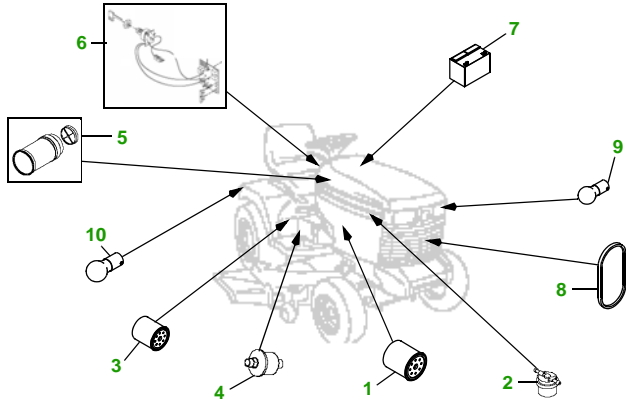

MAINTENANCE REMINDER SHEET

GX355 with 54C Deck

Garden Tractor

Tractor S/N

54" Convertible Deck

Deck S/N

Key	Part No.	Description
1	M806418.....	ENGINE OIL FILTER
2	M807152.....	FUEL FILTER IN-LINE
3	AM131102	TRANSAXLE OIL FILTER
4	M71341.....	HYDRAULIC FILTER
5	AM130295	AIR FILTER ELEMENT (SOLD AS SET ONLY)
6	AM131841	KEY
	AM132500	IGNITION MODULE
7	TY25876.....	BATTERY (DRY)
8	M142499.....	BELT - TRACTION DRIVE

Key	Part No.	Description
9	AD2062R	HEADLIGHT BULB
10	AR62407.....	WARNING LIGHT BULB
11	M143520.....	BLADE - STANDARD
	M145516.....	BLADE - MULCHING
12	M143019.....	BELT - PRIMARY
13	M154960.....	BELT - SECONDARY
14	AM125172	KIT - GAGE WHEEL
15	M113955	ROLLER