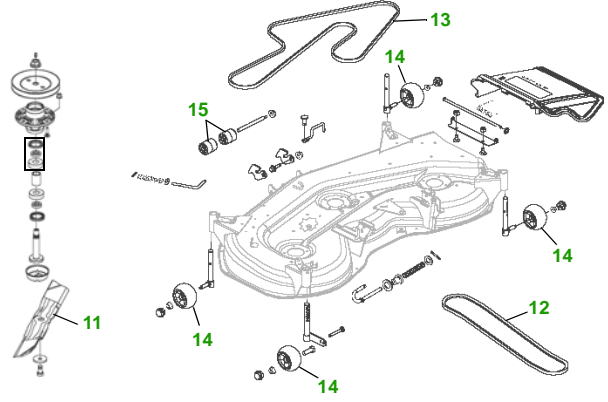

MAINTENANCE REMINDER SHEET

GX355 with 54C Deck

Garden Tractor

Tractor S/N

54" Convertible Deck

Deck S/N

Key	Part No.	Description
1	M806418.....	ENGINE OIL FILTER
2	M807152.....	FUEL FILTER IN-LINE
3	AM131102	TRANSAXLE OIL FILTER
4	M71341.....	HYDRAULIC FILTER
5	AM130295	AIR FILTER ELEMENT (SOLD AS SET ONLY)
6	AM131841	KEY
	AM132500	IGNITION MODULE
7	TY25876.....	BATTERY (DRY)
8	M142499.....	BELT - TRACTION DRIVE

Key	Part No.	Description
9	AD2062R	HEADLIGHT BULB
10	AR62407.....	WARNING LIGHT BULB
11	M143520.....	BLADE - STANDARD
	M145516.....	BLADE - MULCHING
12	M143019.....	BELT - PRIMARY
13	M154960.....	BELT - SECONDARY
14	AM125172	KIT - GAGE WHEEL
15	M113955	ROLLER

Qty	Part No	Item
1	AM131102	Air Filter Element (Sold as Set Only)
3	M143520	Blade - Standard
3	M145516	Blade - Mulching
1	M142499	Belt - Traction Drive
1	M143019	Belt - Primary
1	M154960	Belt - Secondary
1	AM131841	Key
1	AMT1274	Fuel Cap
1	TY130907	Mower Deck Leveling Gauge
1	TY26183	Grease Gun