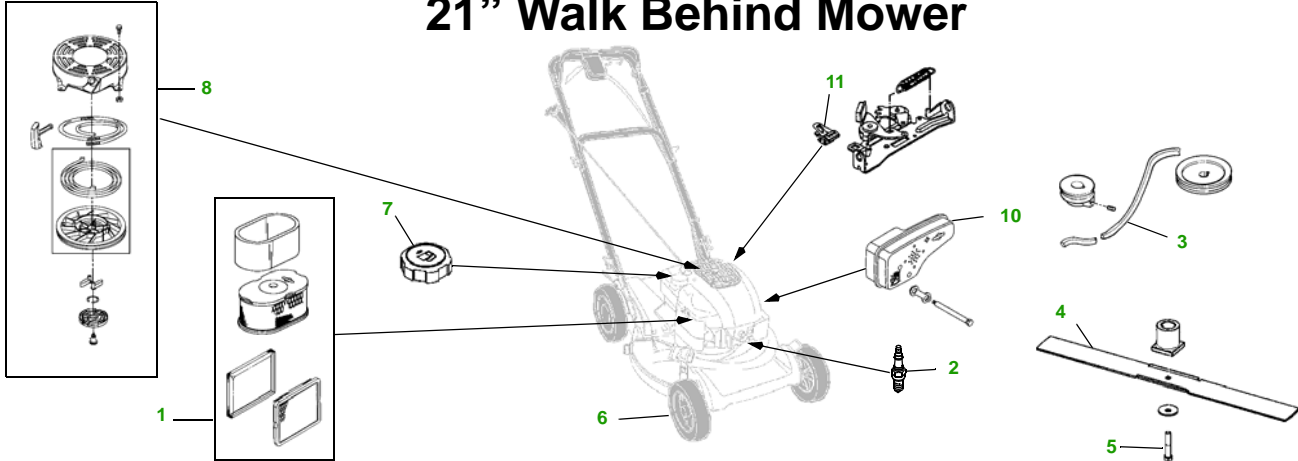

MAINTENANCE REMINDER SHEET

JA62

21" Walk Behind Mower

Mower S/N

Key	Part No.	Description	Key	Part No.	Description
1	M143275	AIR FILTER - FOAM (ENG 121602)	6	AM117869	WHEEL (S/N —200000)
	M147431	AIR FILTER - PAPER (ENG 121602)		GY20630	WHEEL (S/N 200001—)
	LG493537S	AIR FILTER - FOAM (ENG 12J802)	7	MIU11172	FUEL CAP (ENG 121602-0112)
	LG491588JD	AIR FILTER - PAPER (ENG 12J802)		M143291	FUEL CAP (ENG 121602, 12J802)
2	MIU11193	SPARK PLUG (ENG 121602-0112)	8	LG497680	RECOIL STARTER
	M143270	SPARK PLUG (ENG 121602-0280,0370,0528,0529)		TY15930	ROPE (ENG 12J802)
	TY6129	SPARK PLUG (ENG 12J802)		LG280399S	ROPE (ENG 121602)
3	M77167	BELT - DRIVE (S/N —200000)		LG393152	GRIP (ENG 12J802)
	GX21552	BELT - DRIVE (S/N 200001—)		LG281434S	GRIP (ENG 121602)
4	M77178	BLADE - HI LIFT (S/N —200000)	9	MIA10753	MUFFLER (ENG 121602-0280,0370,0528,0529)
	M125413	BLADE - MULCHING (S/N —200000)		AM130386	MUFFLER (ENG 121602-0112)
	GX21702	BLADE - STD (S/N 200001—)		LG692038	MUFFLER (ENG 12J802)
5	19H2959	BOLT	10	LG692310	SWITCH - STOP

Service Recommendations

Qty	Part No	Item	Qty or Capacity	Change Interval in Hours
1	TY22072	2 1/2 GAL. Engine Oil Torq Gard @ SAE 30	16 oz	5 (Break-in) / Every 25
2	M147431 or LG491588JD	Air Filter - Paper		100/200
2	TY6341	JD Multi Purpose SD Polyurea Grease		As Needed