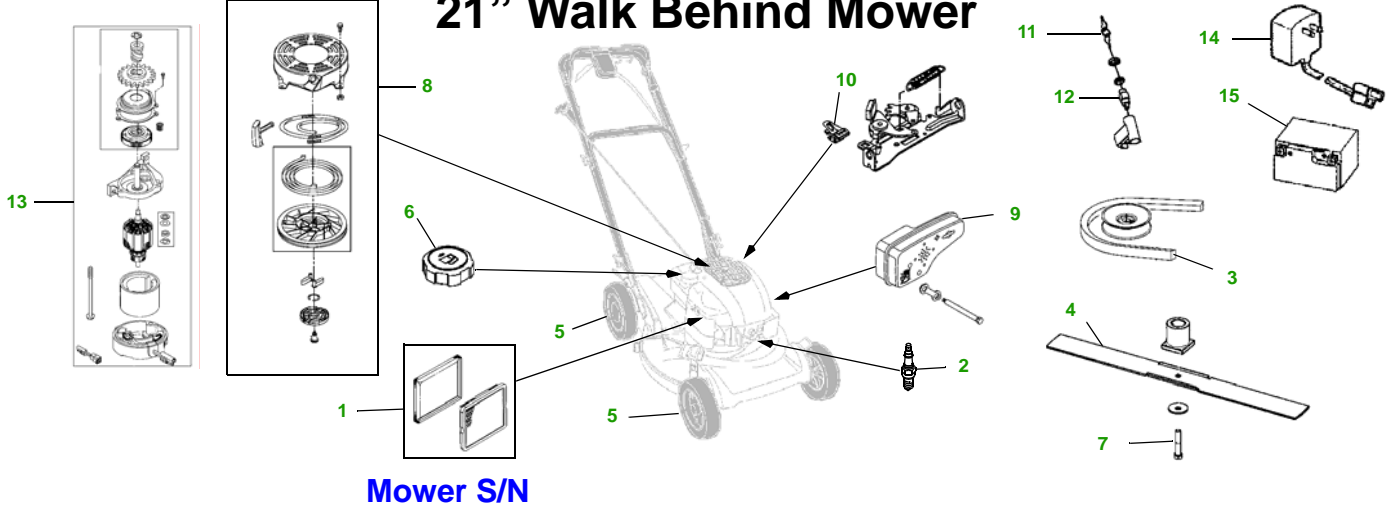

### 21" Walk Behind Mower

Key	Part No.	Description	Key	Part No.	Description
1	LG493537S	AIR FILTER - FOAM		LG280399S	ROPE
	LG491588JD	AIR FILTER - PAPER		LG281434S	GRIP
2	TY6129	SPARK PLUG	9	MIA10753	MUFFLER
3	GX22269	BELT - DRIVE	10	LG692310	SWITCH - STOP
4	GX22250	BLADE - (PKG) (PACKAGED QTY - 1 BLADE)	11	GX22323	KEY
	GX22454	BLADE - MULCHING	12	GX22325	SWITCH - IGNITION
5	GX22300	WHEEL - FRONT	13	AM130995	STARTER MOTOR
	GX22301	WHEEL - REAR	14	GX22324	BATTERY CHARGER
6	MIU11172	FUEL CAP	15		EXCIDE - SW4L-BS (ORDER THRU DEALER BATTERY PROGRAM)
7	19H3551	BOLT			
8	LG497680	RECOIL STARTER			