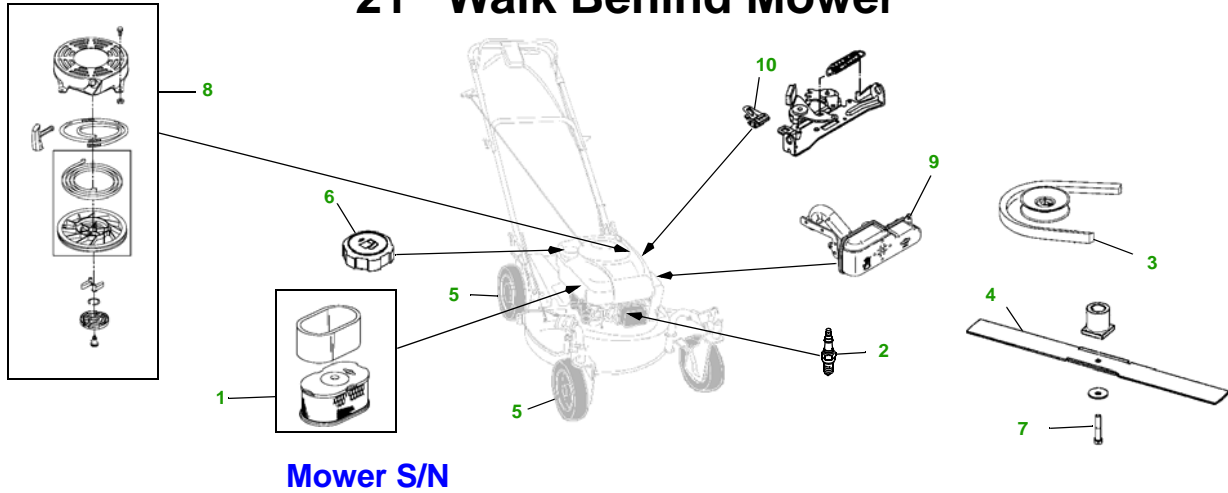

MAINTENANCE REMINDER SHEET

JS40

21" Walk Behind Mower

Mower S/N

Key	Part No.	Description	Key	Part No.	Description
1	M143275	AIR FILTER - FOAM	6	MIU11172	FUEL CAP
	M147431	AIR FILTER - PAPER	7	19H3551	BOLT
2	M78543	SPARK PLUG	8	LG497680	RECOIL STARTER
3	GX22269	BELT - DRIVE		LG280399S	ROPE
4	GX22250	BLADE - (PKG) (PACKAGED QTY - 1 BLADE)		LG281434S	GRIP
	GX22454	BLADE - MULCHING	9	MIU11171	MUFFLER
5	GX22417	WHEEL - FRONT	10	LG692310	SWITCH - STOP
	GX22301	WHEEL - REAR			

Service Recommendations

"As Needed" Parts

Qty	Part No	Item	Qty or Capacity	Change Interval in Hours
7	TY22029 or TY22076	1 Qt. Engine Oil Turf Gard® 10W30	20 oz	5 (Break-in) / Every 25
1		2 1/2 Gal. Engine Oil Turf Gard® 10W30		
2	M78543	Spark Plug		100/200
2	M147431	Air Filter - Paper		100/200
2	TY6341	JD Multi Purpose SD Polyurea Grease		As Needed

Qty	Part No	Item
1	M143275	Air Filter - Foam
1	GX22269	Belt - Drive
1	GX22250	Blade - Std
1	GX22454	Blade - Mulching
1	MIU11172	Fuel Cap
1	TY15272	Mower Deck Leveling Gauge
1	TY15410	Grease Gun

FOR ON-LINE PARTS ASSISTANCE: