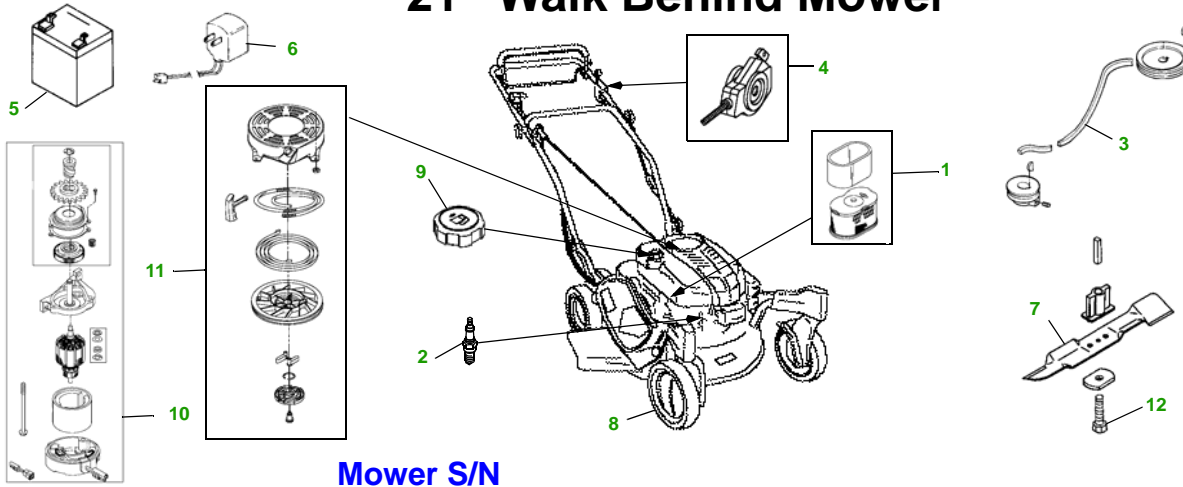

### 21" Walk Behind Mower

Mower S/N

Key	Part No.	Description	Key	Part No.	Description
1	M143275	AIR FILTER - FOAM (ENG 121602)	8	GC90031	WHEEL (SN—160000)
	M147431	AIR FILTER - PAPER (ENG 121602)		GY20630	WHEEL (S/N 160001—)
	LG491588D	AIR FILTER (ENG 12H802)	9	MIU11172	FUEL CAP (ENG 121602-0112-E1)
2	M78543	SPARK PLUG		M143291	FUEL CAP (ENG ALL OTHER)
3	GC00081	BELT	10	AM130995	ELECTRIC STARTER
4	GC00510	KEY - IGNITION	11	LG497680	RECOIL STARTER
	GC90114	IGNITION CONTROL (ENG 121607-0273-E1)		LG280399S	ROPE - CUT FROM BULK (ENG 121602-0112-E1)
	GC90195	IGNITION CONTROL (ENG 121607-0292-E1)		TY15930	ROPE - CUT FROM BULK (ENG ALL OTHER)
5	GC00017	BATTERY		LG281434S	GRIP (ENG 121602)
6	GC00319	BATTERY CHARGER		LG393152	GRIP (ENG 12H802 AND HOME DEPOT)
7	GC00344	BLADE - MULCHING (STD)	12	19H3515	BOLT - USE WITH 7/8" SHAFT
	GC00175	BLADE - BAGGING		GC00100	BOLT - USE WITH 25MM SHAFT