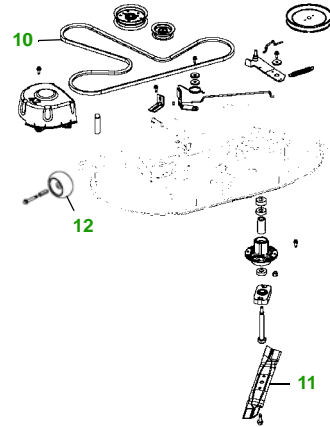

42" 3 in 1 Deck

Deck S/N

Key	Part No.	Description
1	AM125424	OIL FILTER
	GY20577	OIL FILTER (PACKAGE)
2	AM107314	FUEL FILTER - IN-LINE
	GY20709	FUEL FILTER (PACKAGE)
3	M149171	FOAM AIR FILTER (L100)
	GY20573	PAPER AIR FILTER (L100) (PACKAGE)
	GY20661	AIR FILTER (L110) (PACKAGE)
4	GY20680	KEY - PADDED - (PACKAGE)
	GY20074	IGNITION SWITCH
5	TY25878	BATTERY

Key	Part No.	Description
6	GX22036	BELT - TRACTION DRIVE (L100)
	GX20006	BELT - TRACTION DRIVE (L110)
7	M78543	SPARK PLUG
8	AD2062R	HEADLIGHT BULB
9	GX22166	FUEL CAP
10	GX20072	BELT (PACKAGE)
11	GX20249	BLADE - STANDARD
	GY20567	BLADE (PACKAGE) (PACKAGED QTY - 2 BLADES)
	GX20433	BLADE - MULCH
12	GX10168	GAGE WHEEL

Service Recommendations

"As Needed" Parts

Qty	Part No	Item	Qty or Capacity	Change Interval in Hours
10	AM125424	Engine Oil Filter	1	Every 25 Hours
20	TY22029 or TY22076	1 Qt. Engine Oil Turf Gard @ 10W30 2 1/2 Gal. Engine Oil Turf Gard @ 10W30	1.5 qt (L100) 2.0 qt (L110)	Every 25 Hours
10	AM107314	Fuel Filter	1	Every 25 Hours
10	M78453	Spark Plug	1	Every 25 Hours
2	GY20305	Belt - Mower deck L100 & L110	1	100/200

Qty	Part No	Item
1	M149171	Air Filter Element Foam - L100
1	GY20573	Air Filter Element Paper - L100
1	GY20661	Air Filter - L110
2	GX20249	Blade -Standard
2	GX20433	Blade -Mulch
1	GX22036	Belt - Traction Drive (L100)
1	GX20006	Belt - Traction Drive (L110)
1	GX20072	Belt - Mower
1	GY20680	Key Padded
1	GX22166	Fuel Cap
1	TY15272	Mower Deck Leveling Gauge
1	TY15410	Grease Gun

FOR ON-LINE PARTS ASSISTANCE:

• www.deere.com

- Click on **Residential**
- Click on **Parts** to:
- Click on...

- **View Parts Catalogs** to look-up part numbers
- **JDParts** to order parts on-line from your dealer
- **Valuable Parts Coupons** for discounts at your dealer
- **Coolants, Oils & Lubricants** to learn about our quality fluids
- **Replacement Parts - The Quality Story** tells you 'why' John Deere branded parts are superior

FOR ON-LINE SERVICE ASSISTANCE:

• www.deere.com

- Click on **Residential**
- Click on **Services & Support**
- Click on **Service Solutions**

- Click on **Mobile Maintenance** for Ready To Mow AT HOME Service
- Click on **John Deere Service Plans** for extended warranty and free pick-up and delivery of your tractor

OTHER SITES:

• Home and Workshop Products

• www.deere.com

• Click on **Residential**

• **John Deere Credit**

• Go to www.johndeerecredit.com for John Deere Revolving Credit to find your finance solution

• **John Deere Gifts!!**

• Go to www.johndeeregifts.com to stop by John Deere's "General Store" !!

Dealer Name
Contact Name
Dealer Phone No

Home Maintenance Kit

Unit	Kit Number
L100	LG251
L110	LG240