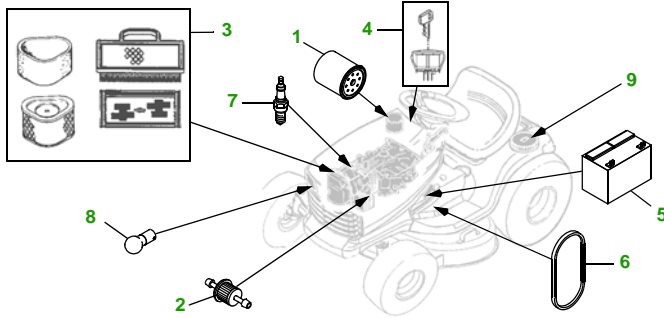

MAINTENANCE REMINDER SHEET

L100 / L110 with 42" 3 in 1 Deck

Lawn Tractor

Tractor S/N