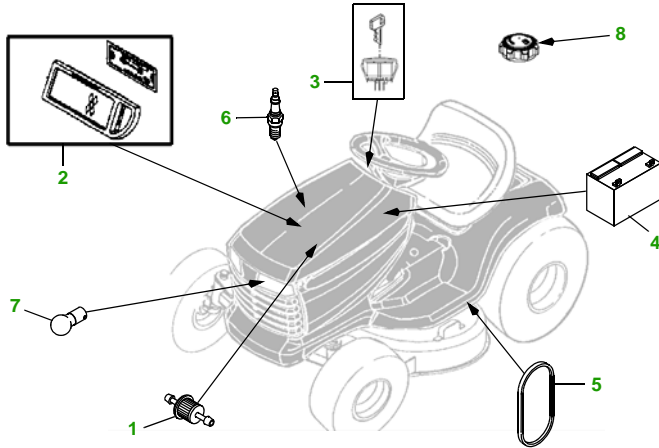

MAINTENANCE REMINDER SHEET

LA100 with 42" Deck

Tractor

Tractor S/N

42" Deck

Deck S/N

Key	Part No.	Description
1	AM116304	FUEL FILTER - IN-LINE
	GY20709	FUEL FILTER (PACKAGE)
2	GY20573	AIR FILTER KIT (PACKAGE)
3	GY20680	KEY (PACKAGE)
	GY20074	IGNITION SWITCH
4	TY25878	BATTERY
5	GX22036	BELT - TRACTION DRIVE
6	M78543	SPARK PLUG

Key	Part No.	Description
7	AD2062R	HEADLIGHT BULB
8	GX22166	FUEL CAP
9	GX20072	BELT (PACKAGE)
10	GX10168	GAGE WHEEL
11	AM137333	KIT - 3N1 BLADE - STANDARD
	AM137329	KIT - BAGGING BLADE
	AM137328	KIT - MULCHING BLADE