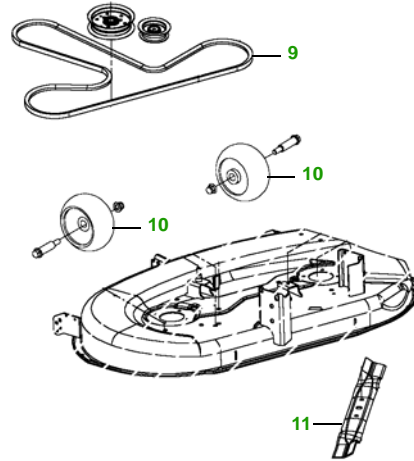

MAINTENANCE REMINDER SHEET

LA100 with 42" Deck

Tractor

Tractor S/N

42" Deck

Deck S/N

Key	Part No.	Description
1	AM116304	FUEL FILTER - IN-LINE
	GY20709	FUEL FILTER (PACKAGE)
2	GY20573	AIR FILTER KIT (PACKAGE)
3	GY20680	KEY (PACKAGE)
	GY20074	IGNITION SWITCH
4	TY25878	BATTERY
5	GX22036	BELT - TRACTION DRIVE
6	M78543	SPARK PLUG

Key	Part No.	Description
7	AD2062R	HEADLIGHT BULB
8	GX22166	FUEL CAP
9	GX20072	BELT (PACKAGE)
10	GX10168	GAGE WHEEL
11	AM137333	KIT - 3N1 BLADE - STANDARD
	AM137329	KIT - BAGGING BLADE
	AM137328	KIT - MULCHING BLADE