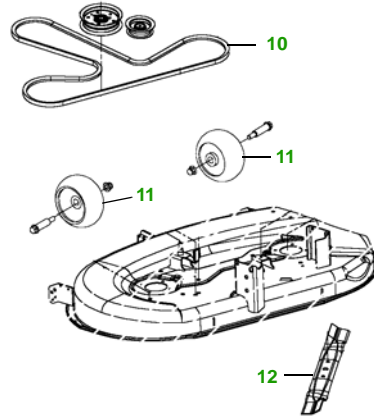

MAINTENANCE REMINDER SHEET

LA105 with 42" Deck

Tractor

Tractor S/N

42" Deck

Deck S/N

Key	Part No.	Description
1	AM125424	OIL FILTER
	GY20577	OIL FILTER (PACKAGE)
2	AM116304	FUEL FILTER - IN-LINE
	GY20709	FUEL FILTER (PACKAGE)
3	GY20573	AIR FILTER KIT (PACKAGE)
4	GY20680	KEY (PACKAGE)
	GY20074	IGNITION SWITCH
5	TY25878	BATTERY
6	GX22036	BELT - TRACTION DRIVE

Key	Part No.	Description
7	M78543	SPARK PLUG
8	AD2062R	HEADLIGHT BULB
9	GX22166	FUEL CAP
10	GX20072	BELT (PACKAGE)
11	GX10168	GAGE WHEEL
12	GX22151	3N1 BLADE - STANDARD
	GY20850	BLADE - (PKG) (PACKAGED QTY - 2 BLADES)
	AM137329	KIT - BAGGING BLADE
	AM137330	KIT - MULCHING BLADE