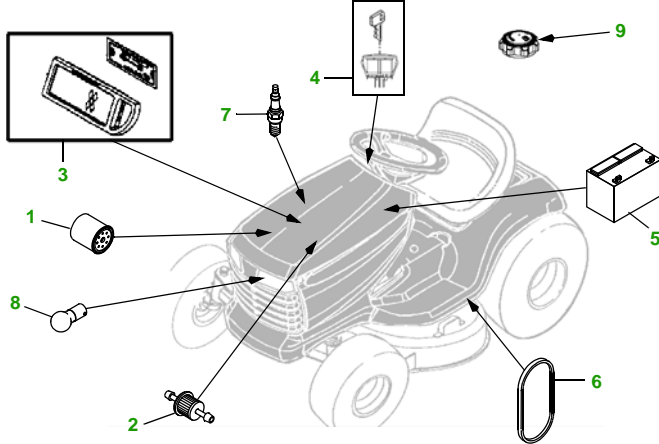

MAINTENANCE REMINDER SHEET

LA105 with 42" Deck

Tractor

Tractor S/N

42" Deck

Deck S/N

Key	Part No.	Description
1	AM125424	OIL FILTER
	GY20577	OIL FILTER (PACKAGE)
2	AM116304	FUEL FILTER - IN-LINE
	GY20709	FUEL FILTER (PACKAGE)
3	GY20573	AIR FILTER KIT (PACKAGE)
4	GY20680	KEY (PACKAGE)
	GY20074	IGNITION SWITCH
5	TY25878	BATTERY
6	GX22036	BELT - TRACTION DRIVE

Key	Part No.	Description
7	M78543	SPARK PLUG
8	AD2062R	HEADLIGHT BULB
9	GX22166	FUEL CAP
10	GX20072	BELT (PACKAGE)
11	GX10168	GAGE WHEEL
12	GX22151	3N1 BLADE - STANDARD
	GY20850	BLADE - (PKG) (PACKAGED QTY - 2 BLADES)
	AM137329	KIT - BAGGING BLADE
	AM137330	KIT - MULCHING BLADE