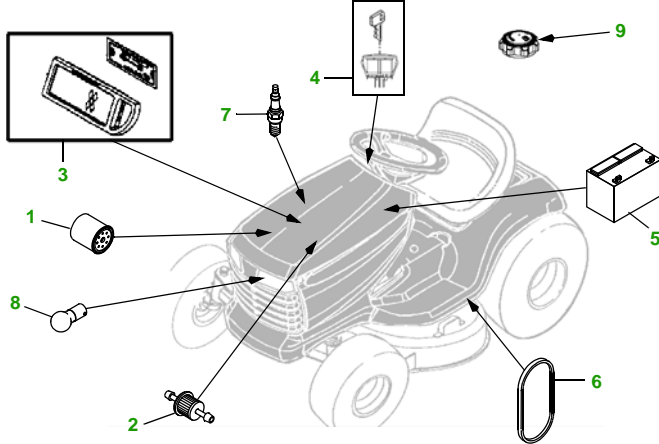

MAINTENANCE REMINDER SHEET

LA110 with 42" Deck

Tractor

Tractor S/N

42" Deck

Deck S/N

Key	Part No.	Description
1	AM125424	OIL FILTER
	GY20577	OIL FILTER (PACKAGE)
2	AM116304	FUEL FILTER - IN-LINE
	GY20709	FUEL FILTER (PACKAGE)
3	GY20573	AIR FILTER KIT (PACKAGE)
4	GY20680	KEY (PACKAGE)
	GY20074	IGNITION SWITCH
5	TY25878	BATTERY
6	GX20006	BELT - TRACTION DRIVE

Key	Part No.	Description
7	M78543	SPARK PLUG
8	AD2062R	HEADLIGHT BULB
9	GX22166	FUEL CAP
10	GX20072	BELT (PACKAGE)
11	GX10168	GAGE WHEEL
12	AM137333	KIT - 3N1 BLADE - STANDARD
	GY20850	BLADE - (PKG) (PACKAGED QTY - 2 BLADES)
	AM137329	KIT - BAGGING BLADE
	AM137328	KIT - MULCHING BLADE