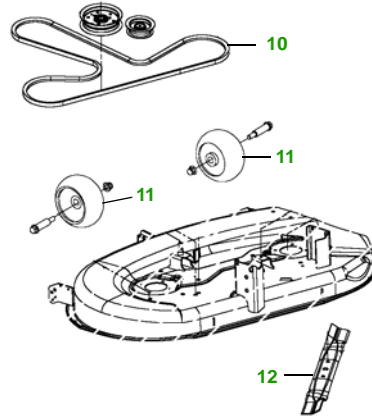

MAINTENANCE REMINDER SHEET

LA110 with 42" Deck

Tractor

Tractor S/N

42" Deck

Deck S/N

Key	Part No.	Description
1	AM125424	OIL FILTER
	GY20577	OIL FILTER (PACKAGE)
2	AM116304	FUEL FILTER - IN-LINE
	GY20709	FUEL FILTER (PACKAGE)
3	GY20573	AIR FILTER KIT (PACKAGE)
4	GY20680	KEY (PACKAGE)
	GY20074	IGNITION SWITCH
5	TY25878	BATTERY
6	GX20006	BELT - TRACTION DRIVE

Key	Part No.	Description
7	M78543	SPARK PLUG
8	AD2062R	HEADLIGHT BULB
9	GX22166	FUEL CAP
10	GX20072	BELT (PACKAGE)
11	GX10168	GAGE WHEEL
12	AM137333	KIT - 3N1 BLADE - STANDARD
	GY20850	BLADE - (PKG) (PACKAGED QTY - 2 BLADES)
	AM137329	KIT - BAGGING BLADE
	AM137328	KIT - MULCHING BLADE

Qty	Part No	Item
1	AM137333	Kit - 3n1 Blade - Standard
1	AM137328	Kit - Mulching Blade
1	AM137329	Kit - Bagging Blade
1	GY20072	Belt - Mower deck
1	GX22006	Belt - Traction Drive
1	AM123426	Key Padded
1	GX22166	Fuel Cap
1	TY15272	Mower Deck Leveling Gauge
1	TY15410	Grease Gun