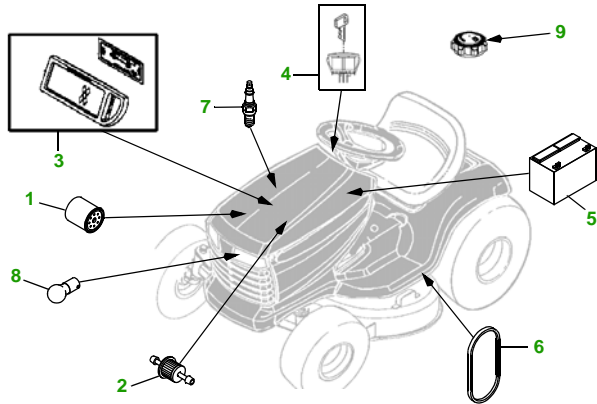

MAINTENANCE REMINDER SHEET

LA120 with 42" Deck

Tractor

Tractor S/N

42" Deck

Deck S/N

Key	Part No.	Description
1	AM125424	OIL FILTER
	GY20577	OIL FILTER (PACKAGE)
2	AM116304	FUEL FILTER - IN-LINE
	GY20709	FUEL FILTER (PACKAGE)
3	MIU11286	AIR FILTER - CARTRIDGE
	LG273638S	AIR FILTER - PRE CLEANER
	GY20575	AIR FILTER (PACKAGE)
4	GY20680	KEY (PACKAGE)
	GY20074	IGNITION SWITCH
5	TY25878	BATTERY

Key	Part No.	Description
6	GX20006	BELT - TRACTION DRIVE
7	M78543	SPARK PLUG
8	AD2062R	HEADLIGHT BULB
9	GX22166	FUEL CAP
10	GX20072	BELT (PACKAGE)
11	GX10168	GAGE WHEEL
12	AM137333	KIT - 3N1 BLADE - STANDARD
	GY20850	BLADE - (PKG) (PACKAGED QTY - 2 BLADES)
	AM137329	KIT - BAGGING BLADE
	AM137328	KIT - MULCHING BLADE