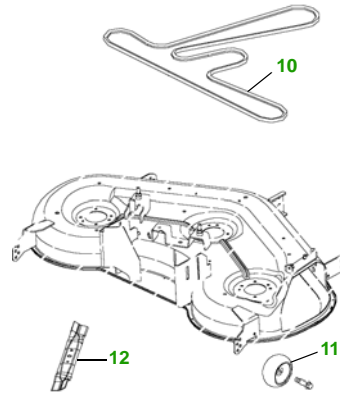

MAINTENANCE REMINDER SHEET

LA130 with 48" Deck

Tractor

Tractor S/N

48" Deck

Deck S/N

Key	Part No.	Description
1	AM125424	OIL FILTER
	GY20577	OIL FILTER (PACKAGE)
2	AM116304	FUEL FILTER - IN-LINE
	GY20709	FUEL FILTER (PACKAGE)
3	MIU11286	AIR FILTER - CARTRIDGE
	LG273638S	AIR FILTER - PRE CLEANER
	GY20575	AIR FILTER (PACKAGE)
4	GY20680	KEY (PACKAGE)
	GY20074	IGNITION SWITCH
5	TY25878	BATTERY

Key	Part No.	Description
6	GX20006	BELT - TRACTION DRIVE
7	M78543	SPARK PLUG
8	AD2062R	HEADLIGHT BULB
9	GX22166	FUEL CAP
10	GX21833	BELT (PACKAGE)
11	GX10168	GAGE WHEEL
12	GX21784	BLADE- STANDARD
	GY20852	BLADE - (PKG) (PACKAGED QTY - 3 BLADES)
	GX21785	BLADE - BAGGING
	GX21786	BLADE - HI PERF MULCHING