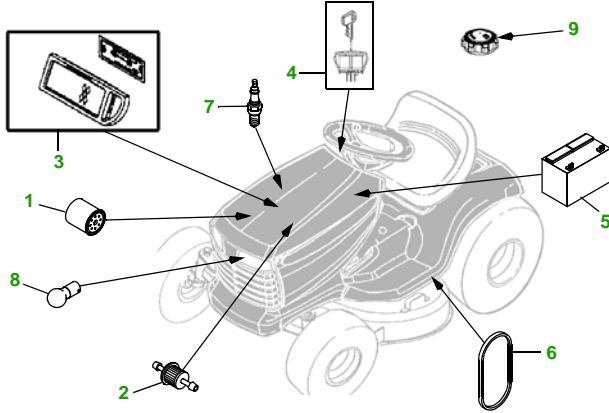

MAINTENANCE REMINDER SHEET

LA130 with 48" Deck

Tractor

Tractor S/N

48" Deck

Deck S/N

Key	Part No.	Description
1	AM125424	OIL FILTER
	GY20577	OIL FILTER (PACKAGE)
2	AM116304	FUEL FILTER - IN-LINE
	GY20709	FUEL FILTER (PACKAGE)
3	MIU11286	AIR FILTER - CARTRIDGE
	LG273638S	AIR FILTER - PRE CLEANER
	GY20575	AIR FILTER (PACKAGE)
4	GY20680	KEY (PACKAGE)
	GY20074	IGNITION SWITCH
5	TY25878	BATTERY

Key	Part No.	Description
6	GX20006	BELT - TRACTION DRIVE
7	M78543	SPARK PLUG
8	AD2062R	HEADLIGHT BULB
9	GX22166	FUEL CAP
10	GX21833	BELT (PACKAGE)
11	GX10168	GAGE WHEEL
12	GX21784	BLADE- STANDARD
	GY20852	BLADE - (PKG) (PACKAGED QTY - 3 BLADES)
	GX21785	BLADE - BAGGING
	GX21786	BLADE - HI PERF MULCHING