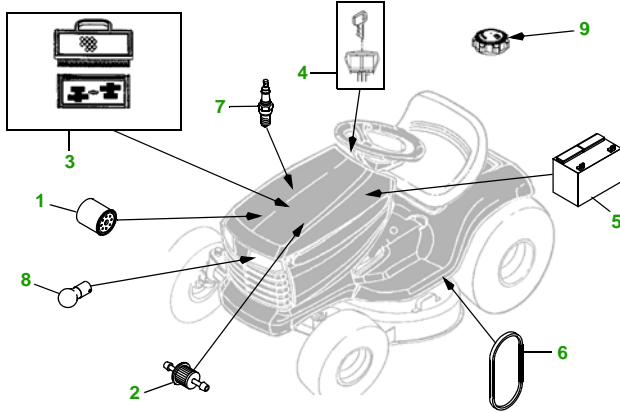

MAINTENANCE REMINDER SHEET

LA135 with 42" Deck

Tractor

Tractor S/N

42" Deck

Deck S/N

Key	Part No.	Description
1	AM125424	OIL FILTER
	GY20577	OIL FILTER (PACKAGE)
2	AM116304	FUEL FILTER - IN-LINE
	GY20709	FUEL FILTER (PACKAGE)
3	GY21056	AIR FILTER (PACKAGE)
4	GY20680	KEY (PACKAGE)
	GY20074	IGNITION SWITCH
5	TY25878	BATTERY
6	GX20006	BELT - TRACTION DRIVE
7	M78543	SPARK PLUG

Key	Part No.	Description
8	AD2062R	HEADLIGHT BULB
9	GX22166	FUEL CAP
10	GX21833	BELT (PACKAGE)
11	GX10168	GAGE WHEEL
12	GX22151	BLADE - STANDARD
	GY20850	BLADE - (PKG) (PACKAGED QTY - 2 BLADES)
	AM137329	KIT - BLADE - BAGGING
	AM137330	KIT - BLADE - MULCHING