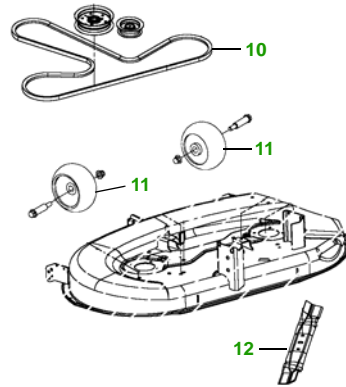

MAINTENANCE REMINDER SHEET

LA135 with 42" Deck

Tractor

Tractor S/N

42" Deck

Deck S/N

Key	Part No.	Description
1	AM125424	OIL FILTER
	GY20577	OIL FILTER (PACKAGE)
2	AM116304	FUEL FILTER - IN-LINE
	GY20709	FUEL FILTER (PACKAGE)
3	GY21056	AIR FILTER (PACKAGE)
4	GY20680	KEY (PACKAGE)
	GY20074	IGNITION SWITCH
5	TY25878	BATTERY
6	GX20006	BELT - TRACTION DRIVE
7	M78543	SPARK PLUG

Key	Part No.	Description
8	AD2062R	HEADLIGHT BULB
9	GX22166	FUEL CAP
10	GX21833	BELT (PACKAGE)
11	GX10168	GAGE WHEEL
12	GX22151	BLADE - STANDARD
	GY20850	BLADE - (PKG) (PACKAGED QTY - 2 BLADES)
	AM137329	KIT - BLADE - BAGGING
	AM137330	KIT - BLADE - MULCHING

Qty	Part No	Item
1	G20850	Blade - Standard - Package
1	AM137329	Kit - Blade - Bagging
1	AM137330	Kit - Blade - Mulching
1	GX21833	Belt - Mower deck - Package
1	GX20006	Belt - Traction Drive
1	GY20680	Key Padded - Package
1	GX22166	Fuel Cap
1	TY15272	Mower Deck Leveling Gauge
1	TY15410	Grease Gun