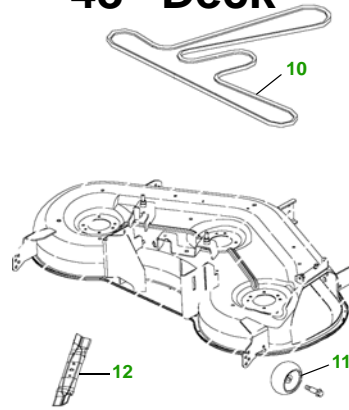

MAINTENANCE REMINDER SHEET

LA165 with 48" Deck

Tractor

Tractor S/N

48" Deck

Deck S/N

Key	Part No.	Description
1	MIU11439	OIL FILTER
2	AM116304	FUEL FILTER - IN-LINE
	GY20709	FUEL FILTER (PACKAGE)
3	GY21057	AIR FILTER (PACKAGE)
4	GY20680	KEY (PACKAGE)
	GY20074	IGNITION SWITCH
5	TY25878	BATTERY
6	GX20006	BELT - TRACTION DRIVE
7	M78543	SPARK PLUG

Key	Part No.	Description
8	AD2062R	HEADLIGHT BULB
9	GX22166	FUEL CAP
10	GX21833	BELT (PACKAGE)
11	GX10168	GAGE WHEEL
12	GX21784	BLADE- STANDARD
	GY20852	BLADE - (PKG) (PACKAGED QTY - 3 BLADES)
	GX21785	BLADE - BAGGING
	GX21786	BLADE - HI PERF MULCHING