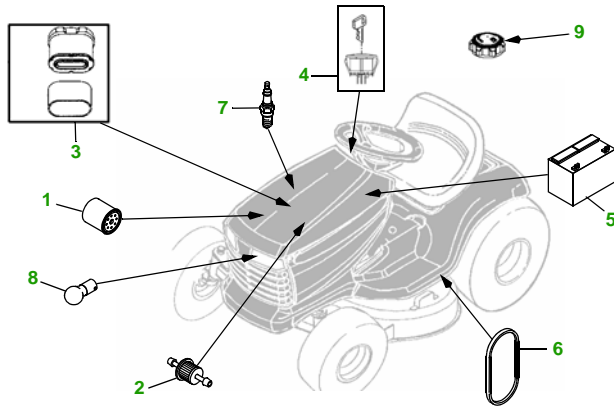

MAINTENANCE REMINDER SHEET

LA165 with 48" Deck

Tractor

Tractor S/N

48" Deck

Deck S/N

Key	Part No.	Description
1	MIU11439	OIL FILTER
2	AM116304	FUEL FILTER - IN-LINE
	GY20709	FUEL FILTER (PACKAGE)
3	GY21057	AIR FILTER (PACKAGE)
4	GY20680	KEY (PACKAGE)
	GY20074	IGNITION SWITCH
5	TY25878	BATTERY
6	GX20006	BELT - TRACTION DRIVE
7	M78543	SPARK PLUG

Key	Part No.	Description
8	AD2062R	HEADLIGHT BULB
9	GX22166	FUEL CAP
10	GX21833	BELT (PACKAGE)
11	GX10168	GAGE WHEEL
12	GX21784	BLADE- STANDARD
	GY20852	BLADE - (PKG) (PACKAGED QTY - 3 BLADES)
	GX21785	BLADE - BAGGING
	GX21786	BLADE - HI PERF MULCHING