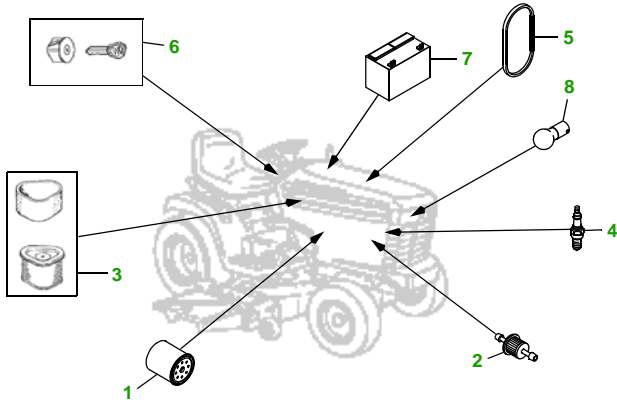

MAINTENANCE REMINDER SHEET

LT133 with 38" Deck

Lawn Tractor

Tractor S/N