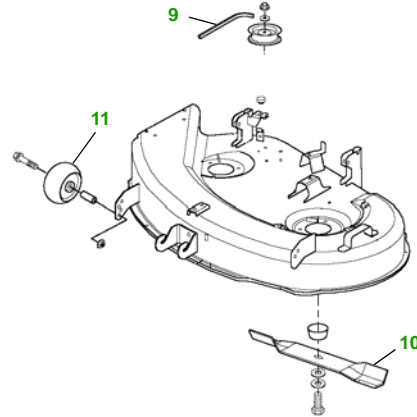

## LT133 with 38" Deck

### 38" Deck

Deck S/N

Key	Part No.	Description
1	AM125424	OIL FILTER
2	AM107314	FUEL FILTER - IN-LINE
3	GY20574	AIR FILTER KIT
4	M78543	SPARK PLUG
5	M126012	BELT - TRACTION DRIVE
6	GY20680	KEY - PADDED
	AM122881	IGNITION SWITCH (S/N —125000)
	AM130241	IGNITION SWITCH (S/N 125001—)

Key	Part No.	Description
7	TY25220	BATTERY
8	AD2062R	HALOGEN HEADLIGHT BULB
9	M126536	BELT
10	M82408	BLADE - LOW LIFT
	M84472	BLADE - MEDIUM LIFT - STANDARD
	M83459	BLADE - HIGH LIFT
11	AM116299	GAGE WHEEL