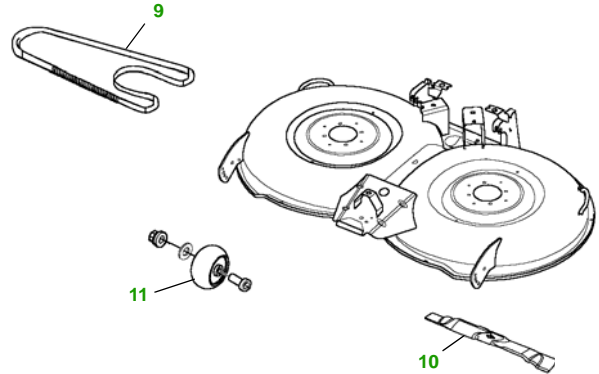

MAINTENANCE REMINDER SHEET

LT150 with 42M Freedom Deck

Lawn Tractor

Tractor S/N

42" Mulching Deck

Deck S/N

Key	Part No.	Description
1	AM125424	OIL FILTER
2	AM107314	FUEL FILTER - IN-LINE
3	GY20574	AIR FILTER KIT
4	M78543	SPARK PLUG
5	M144570	BELT - TRACTION DRIVE - GEAR
	M144044	BELT - TRACTION DRIVE - HYDRO
6	GY20680	KEY - PADDED
	AM132807	IGNITION SWITCH

Key	Part No.	Description
7	TY25878	BATTERY
8	AD2062R	HALOGEN HEADLIGHT BULB
9	M128733	BELT - DRIVE
	M150717	BELT - TIMING
10	AM130172	BLADE - KIT
11	AM133602	GAGE WHEEL

Service Recommendations

"As Needed" Parts