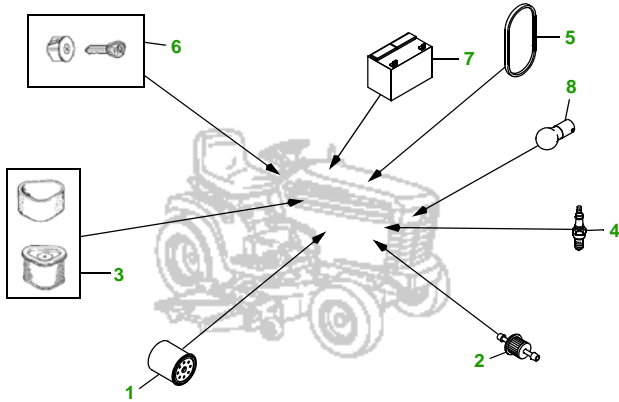

MAINTENANCE REMINDER SHEET

LT150 with 42M Freedom Deck

Lawn Tractor

Tractor S/N

42" Mulching Deck

Deck S/N

Key	Part No.	Description
1	AM125424	OIL FILTER
2	AM107314	FUEL FILTER - IN-LINE
3	GY20574	AIR FILTER KIT
4	M78543	SPARK PLUG
5	M144570	BELT - TRACTION DRIVE - GEAR
	M144044	BELT - TRACTION DRIVE - HYDRO
6	GY20680	KEY - PADDED
	AM132807	IGNITION SWITCH

Key	Part No.	Description
7	TY25878	BATTERY
8	AD2062R	HALOGEN HEADLIGHT BULB
9	M128733	BELT - DRIVE
	M150717	BELT - TIMING
10	AM130172	BLADE - KIT
11	AM133602	GAGE WHEEL

Service Recommendations

"As Needed" Parts