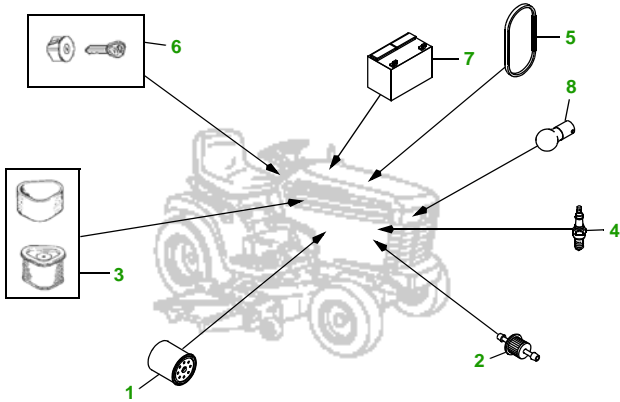

MAINTENANCE REMINDER SHEET

LT155 with 38" Deck

Lawn Tractor

Tractor S/N

38" Deck

Deck S/N

Key	Part No.	Description
1	AM125424	OIL FILTER
2	AM107314	FUEL FILTER - IN-LINE
3	GY20574	AIR FILTER KIT
4	M78543	SPARK PLUG
5	M126009	BELT - TRACTION DRIVE
6	GY20680	KEY - PADDED
	AM132808	IGNITION SWITCH (S/N —125000)
	AM13280	IGNITION SWITCH (S/N 125001—)

Key	Part No.	Description
7	TY25878	BATTERY
8	AD2062R	HALOGEN HEADLIGHT BULB
9	M126536	BELT
10	M82408	BLADE - LOW LIFT
	AM137324	KIT - SIDE DISCHARGE BLADE - STANDARD
	AM137326	KIT - BAGGING BLADE
11	AM116299	GAGE WHEEL