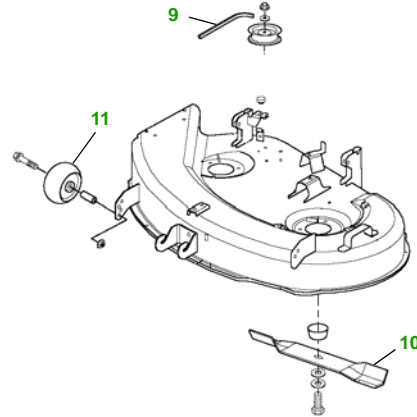

MAINTENANCE REMINDER SHEET

LT155 with 38" Deck

Lawn Tractor

Tractor S/N

38" Deck

Deck S/N

Key	Part No.	Description
1	AM125424	OIL FILTER
2	AM107314	FUEL FILTER - IN-LINE
3	GY20574	AIR FILTER KIT
4	M78543	SPARK PLUG
5	M126009	BELT - TRACTION DRIVE
6	GY20680	KEY - PADDED
	AM132808	IGNITION SWITCH (S/N —125000)
	AM13280	IGNITION SWITCH (S/N 125001—)

Key	Part No.	Description
7	TY25878	BATTERY
8	AD2062R	HALOGEN HEADLIGHT BULB
9	M126536	BELT
10	M82408	BLADE - LOW LIFT
	AM137324	KIT - SIDE DISCHARGE BLADE - STANDARD
	AM137326	KIT - BAGGING BLADE
11	AM116299	GAGE WHEEL

Qty	Part No	Item
2	M78543	Spark Plug
1	M126009	Belt - Traction Drive
1	M126536	Belt - Mower Deck
2	M82408	Blade -Low Lift
1	AM137324	Kit - Side Discharge Blade - Standard
1	AM137326	Kit - Bagging Blade
1	AM131946	Key Padded
1	AM122880	Fuel Cap
1	TY15272	Mower Deck Leveling Gauge
1	TY15410	Grease Gun