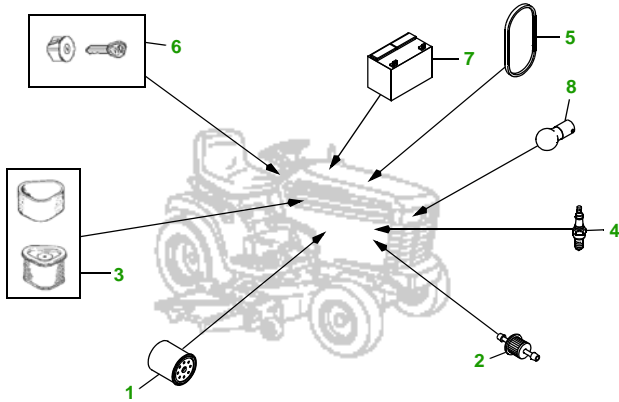

MAINTENANCE REMINDER SHEET

LT155 with 42M Freedom Deck

Lawn Tractor

Tractor S/N

42" Mulching Deck

Deck S/N

Key	Part No.	Description
1	AM125424	OIL FILTER
2	AM107314	FUEL FILTER - IN-LINE
3	GY20574	AIR FILTER KIT
4	M78543	SPARK PLUG
5	M126009	BELT - TRACTION DRIVE
6	GY20680	KEY - PADDED
	AM132808	IGNITION SWITCH (S/N —125000)
	AM132807	IGNITION SWITCH (S/N 125001—)

Key	Part No.	Description
7	TY25878	BATTERY
8	AD2062R	HALOGEN HEADLIGHT BULB
9	M127926	BELT- TIMING (S/N —125000)
	M150717	BELT- TIMING (S/N 125001—)
	M128733	BELT - DRIVE
10	AM130172	BLADE - KIT
11	AM116299	GAGE WHEEL