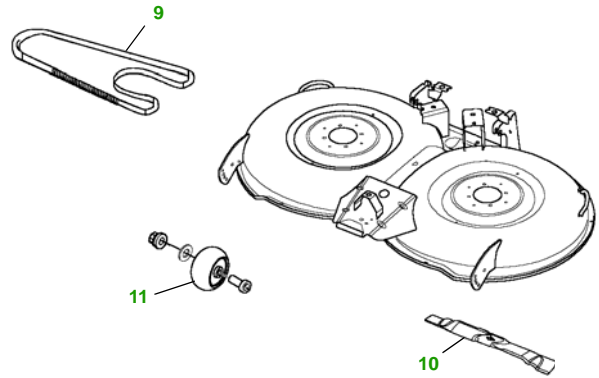

MAINTENANCE REMINDER SHEET

LT155 with 42M Freedom Deck

Lawn Tractor

Tractor S/N

42" Mulching Deck

Deck S/N

Key	Part No.	Description
1	AM125424	OIL FILTER
2	AM107314	FUEL FILTER - IN-LINE
3	GY20574	AIR FILTER KIT
4	M78543	SPARK PLUG
5	M126009	BELT - TRACTION DRIVE
6	GY20680	KEY - PADDED
	AM132808	IGNITION SWITCH (S/N —125000)
	AM132807	IGNITION SWITCH (S/N 125001—)

Key	Part No.	Description
7	TY25878	BATTERY
8	AD2062R	HALOGEN HEADLIGHT BULB
9	M127926	BELT- TIMING (S/N —125000)
	M150717	BELT- TIMING (S/N 125001—)
	M128733	BELT - DRIVE
10	AM130172	BLADE - KIT
11	AM116299	GAGE WHEEL