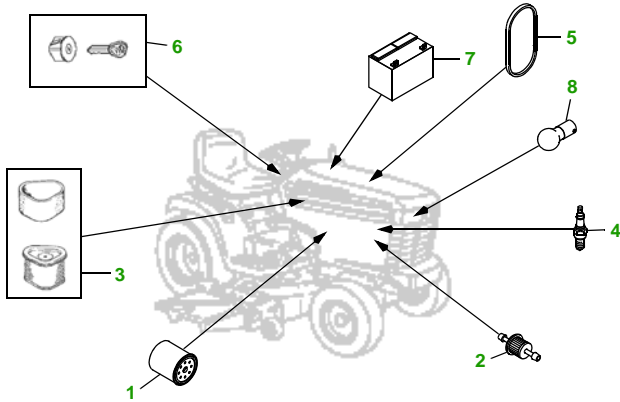

MAINTENANCE REMINDER SHEET

LT160 with 38" Deck

Lawn Tractor

Tractor S/N

38" Deck

Deck S/N

Key	Part No.	Description
1	AM125424	OIL FILTER
2	AM107314	FUEL FILTER - IN-LINE
3	GY20661	AIR FILTER KIT
4	M78543	SPARK PLUG
5	M144044	BELT - TRACTION DRIVE
6	GY20680	KEY - PADDED
	AM132807	IGNITION SWITCH (S/N —500000)
	AM133597	IGNITION SWITCH (S/N 500001—)

Key	Part No.	Description
7	TY25878	BATTERY
8	AD2062R	HALOGEN HEADLIGHT BULB
9	M126536	BELT
10	M82408	BLADE - LOW LIFT
	AM137324	KIT - SIDE DISCHARGE BLADE - STANDARD
	AM137326	KIT - BAGGING BLADE
11	M111489	GAGE WHEEL