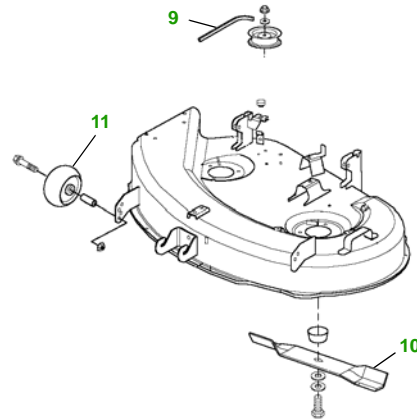

MAINTENANCE REMINDER SHEET

LT160 with 38" Deck

Lawn Tractor

Tractor S/N

38" Deck

Deck S/N

Key	Part No.	Description
1	AM125424	OIL FILTER
2	AM107314	FUEL FILTER - IN-LINE
3	GY20661	AIR FILTER KIT
4	M78543	SPARK PLUG
5	M144044	BELT - TRACTION DRIVE
6	GY20680	KEY - PADDED
	AM132807	IGNITION SWITCH (S/N —500000)
	AM133597	IGNITION SWITCH (S/N 500001—)

Key	Part No.	Description
7	TY25878	BATTERY
8	AD2062R	HALOGEN HEADLIGHT BULB
9	M126536	BELT
10	M82408	BLADE - LOW LIFT
	AM137324	KIT - SIDE DISCHARGE BLADE - STANDARD
	AM137326	KIT - BAGGING BLADE
11	M111489	GAGE WHEEL