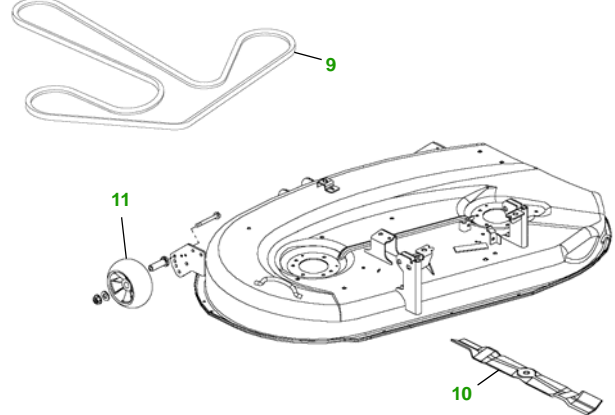

MAINTENANCE REMINDER SHEET

LT160 with 42C Deck

Lawn Tractor

Tractor S/N

42" Convertible Deck

Deck S/N

| Key | Part No. | Description |
|-----|----------|------------------------------------|
| 1 | AM125424 |OIL FILTER |
| 2 | AM107314 |FUEL FILTER - IN-LINE |
| 3 | GY20661 |AIR FILTER KIT |
| 4 | M78543 |SPARK PLUG |
| 5 | M144044 |BELT - TRACTION DRIVE |
| 6 | GY20680 |KEY - PADDED |
| | AM132807 |IGNITION SWITCH (S/N —500000) |
| | AM133597 |IGNITION SWITCH (S/N 500001—) |

| Key | Part No. | Description |
|-----|----------|--|
| 7 | TY25878 |BATTERY |
| 8 | AD2062R |HALOGEN HEADLIGHT BULB |
| 9 | M126536 |BELT |
| 10 | AM137327 |KIT - SIDE DISCHARGE BLADE - STANDARD |
| | AM137328 |KIT - MULCHING BLADE |
| | AM137329 |KIT - BAGGING BLADE |
| 11 | AM133602 |GAGE WHEEL |