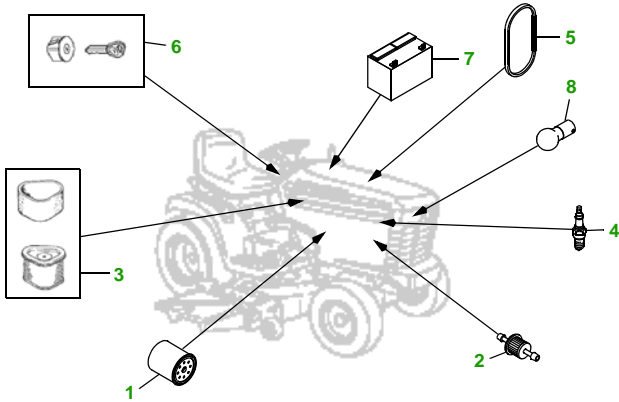

MAINTENANCE REMINDER SHEET

LT160 with 42C Deck

Lawn Tractor

Tractor S/N

42" Convertible Deck

Deck S/N

| Key | Part No. | Description |
|-----|----------|------------------------------------|
| 1 | AM125424 |OIL FILTER |
| 2 | AM107314 |FUEL FILTER - IN-LINE |
| 3 | GY20661 |AIR FILTER KIT |
| 4 | M78543 |SPARK PLUG |
| 5 | M144044 |BELT - TRACTION DRIVE |
| 6 | GY20680 |KEY - PADDED |
| | AM132807 |IGNITION SWITCH (S/N —500000) |
| | AM133597 |IGNITION SWITCH (S/N 500001—) |

| Key | Part No. | Description |
|-----|----------|--|
| 7 | TY25878 |BATTERY |
| 8 | AD2062R |HALOGEN HEADLIGHT BULB |
| 9 | M126536 |BELT |
| 10 | AM137327 |KIT - SIDE DISCHARGE BLADE - STANDARD |
| | AM137328 |KIT - MULCHING BLADE |
| | AM137329 |KIT - BAGGING BLADE |
| 11 | AM133602 |GAGE WHEEL |