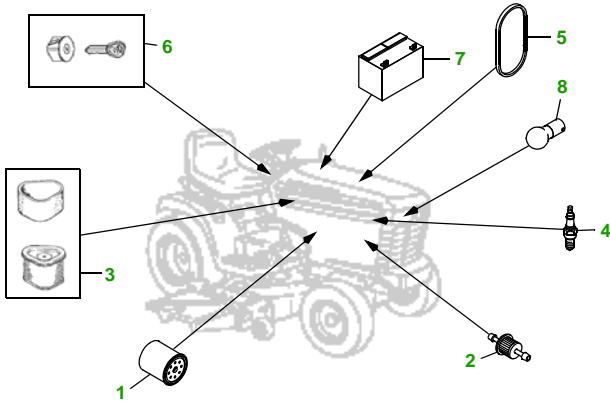

MAINTENANCE REMINDER SHEET

LT160 with 42M Freedom Deck

Lawn Tractor

Tractor S/N

42" Mulching Deck

Deck S/N

Key	Part No.	Description
1	AM125424	OIL FILTER
2	AM107314	FUEL FILTER - IN-LINE
3	GY20661	AIR FILTER KIT
4	M78543	SPARK PLUG
5	M144044	BELT - TRACTION DRIVE
6	GY20680	KEY - PADDED
	AM132807	IGNITION SWITCH (S/N —500000)
	AM133597	IGNITION SWITCH (S/N 500001—)

Key	Part No.	Description
7	TY25878	BATTERY
8	AD2062R	HALOGEN HEADLIGHT BULB
9	M128733	BELT - DRIVE
	M150717	BELT - TIMING
10	AM130172	BLADE - KIT
11	AM133602	GAGE WHEEL

Service Recommendations

"As Needed" Parts