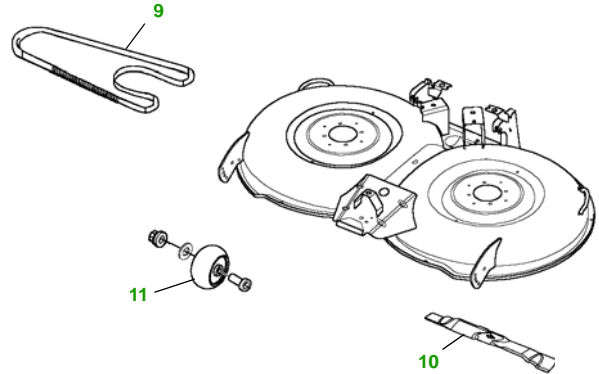

MAINTENANCE REMINDER SHEET

LT160 with 42M Freedom Deck

Lawn Tractor

Tractor S/N

42" Mulching Deck

Deck S/N

Key	Part No.	Description
1	AM125424	OIL FILTER
2	AM107314	FUEL FILTER - IN-LINE
3	GY20661	AIR FILTER KIT
4	M78543	SPARK PLUG
5	M144044	BELT - TRACTION DRIVE
6	GY20680	KEY - PADDED
	AM132807	IGNITION SWITCH (S/N —500000)
	AM133597	IGNITION SWITCH (S/N 500001—)

Key	Part No.	Description
7	TY25878	BATTERY
8	AD2062R	HALOGEN HEADLIGHT BULB
9	M128733	BELT - DRIVE
	M150717	BELT - TIMING
10	AM130172	BLADE - KIT
11	AM133602	GAGE WHEEL

Service Recommendations

"As Needed" Parts