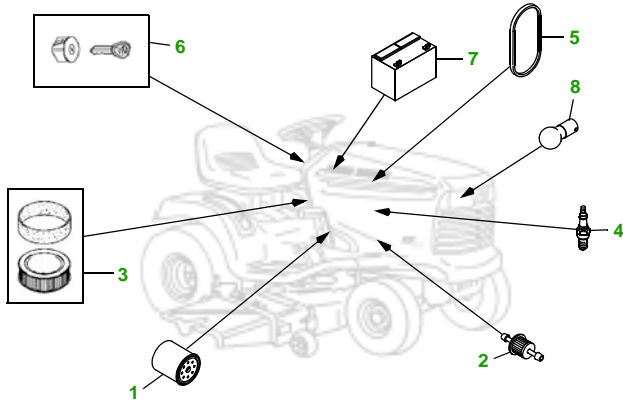

MAINTENANCE REMINDER SHEET

LT166 with 42M Freedom Deck

Lawn Tractor

Tractor S/N