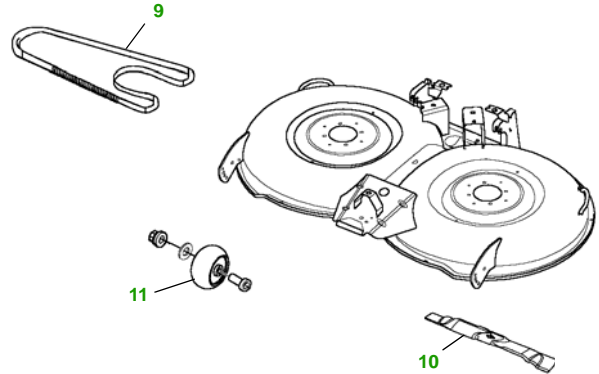

42" Mulching Deck

Deck S/N

Key	Part No.	Description
1	AM125424	OIL FILTER
2	AM116304	FUEL FILTER - IN-LINE
3	LG272490S	AIR FILTER FOAM
	LG394018JD	AIR FILTER - PAPER
4	M78543	SPARK PLUG
5	M126009	BELT - TRACTION DRIVE
6	GY20680	KEY - PADDED
	AM132808	IGNITION SWITCH (S/N —095000)

Key	Part No.	Description
	AM132807	IGNITION SWITCH (S/N 095001—)
7	TY25878	BATTERY
8	AD2062R	HALOGEN HEADLIGHT BULB
9	M127926	BELT- TIMING (S/N —095000)
	M150717	BELT- TIMING (S/N 095001—)
	M128733	BELT - DRIVE
10	AM130172	BLADE - KIT
11	AM116299	GAGE WHEEL

Service Recommendations

"As Needed" Parts

Qty	Part No	Item	Qty or Capacity	Change Interval in Hours
6	AM125424	Engine Oil Filter	1	5/50/100/150/200/250
2	TY22076	2 1/2 GAL. Engine Oil Turf Gard® 10W30	1.6 qt	5/50/100/150/200/250
2	AM116304	Fuel Filter	1	100/200
2	LG272490S	Air Filter- Foam	1	100/200
2	LG394018JD	Air Filter- Paper	1	100/200
2	TY6341	JD Multi Purpose SD Polyurea Grease		As Needed

Qty	Part No	Item
2	M78543	Spark Plug
1	M126009	Belt - Traction Drive
1	M128733	Belt - Mower Drive
1	M127926	Belt -Timing (S/N —095000)
1	M150717	Belt -Timing (S/N 095001—)
1	AM130172	Blade - Kit
1	GY20680	Key Padded
1	AM122880	Fuel Cap
1	TY15272	Mower Deck Leveling Gauge
1	TY15410	Grease Gun

FOR ON-LINE PARTS ASSISTANCE:

• www.deere.com

- Click on **Residential**
- Click on **Parts** to:
- Click on...

- **View Parts Catalogs** to look-up part numbers
- **JDParts** to order parts on-line from your dealer
- **Valuable Parts Coupons** for discounts at your dealer
- **Coolants, Oils & Lubricants** to learn about our quality fluids
- **Replacement Parts - The Quality Story** tells you 'why' John Deere branded parts are superior

FOR ON-LINE SERVICE ASSISTANCE:

• www.deere.com

- Click on **Residential**
- Click on **Services & Support**
- Click on **Service Solutions**

- Click on **Mobile Maintenance** for Ready To Mow AT HOME Service
- Click on **John Deere Service Plans** for extended warranty and free pick-up and delivery of your tractor

OTHER SITES:

• Home and Workshop Products

• www.deere.com

• Click on **Residential**

• **John Deere Credit**

• Go to www.johndeerecredit.com for John Deere Revolving Credit to find your finance solution

• **John Deere Gifts!**

• Go to www.johndeeregifts.com to stop by John Deere's "General Store" !!

Mulch Kit ..... N/A

Dealer Name

Contact Name

Dealer Phone No

Home Maintenance Kit

Unit	Kit Number
LT166	LG190