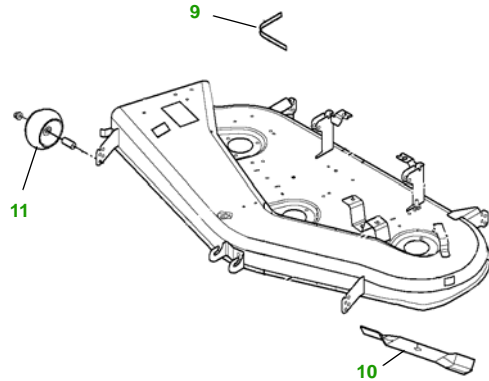

MAINTENANCE REMINDER SHEET

LT166 with 46" Deck

Lawn Tractor

Tractor S/N

46" Deck

Deck S/N

Key	Part No.	Description
1	AM125424	OIL FILTER
2	AM116304	FUEL FILTER - IN-LINE
3	LG272490S	AIR FILTER FOAM
	LG394018JD	AIR FILTER - PAPER
4	M78543	SPARK PLUG
5	M126009	BELT - TRACTION DRIVE
6	GY20680	KEY - PADDED
	AM132808	IGNITION SWITCH (S/N —095000)

Key	Part No.	Description
	AM132807	IGNITION SWITCH (S/N 095001—)
7	TY25878	BATTERY
8	AD2062R	HALOGEN HEADLIGHT BULB
9	M123281	BELT
10	M41967	BLADE
	M119232	BLADE - MULCHING
11	AM116299	GAGE WHEEL

Service Recommendations