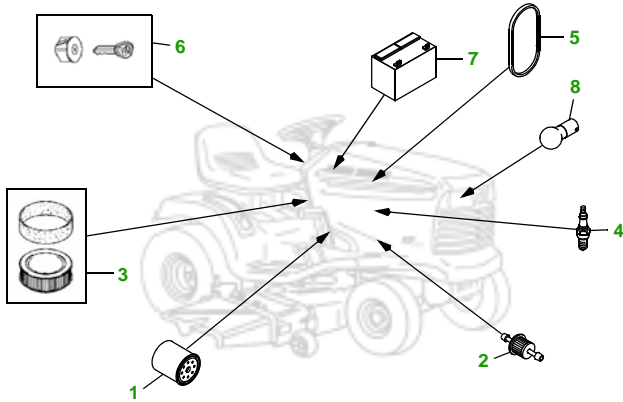

MAINTENANCE REMINDER SHEET

LT166 with 46" Deck

Lawn Tractor

Tractor S/N

46" Deck

Deck S/N

Key	Part No.	Description
1	AM125424	OIL FILTER
2	AM116304	FUEL FILTER - IN-LINE
3	LG272490S	AIR FILTER FOAM
	LG394018JD	AIR FILTER - PAPER
4	M78543	SPARK PLUG
5	M126009	BELT - TRACTION DRIVE
6	GY20680	KEY - PADDED
	AM132808	IGNITION SWITCH (S/N —095000)

Key	Part No.	Description
	AM132807	IGNITION SWITCH (S/N 095001—)
7	TY25878	BATTERY
8	AD2062R	HALOGEN HEADLIGHT BULB
9	M123281	BELT
10	M41967	BLADE
	M119232	BLADE - MULCHING
11	AM116299	GAGE WHEEL

Service Recommendations

Qty	Part No	Item	Qty or Capacity	Change Interval in Hours
6	AM125424	Engine Oil Filter	1	5/50/100/150/200/250
2	TY22076	2 1/2 GAL. Engine Oil Turf Gard @ 10W30	1.6 qt	5/50/100/150/200/250
2	AM116304	Fuel Filter	1	100/200
2	LG272490S	Air Filter- Foam	1	100/200
2	LG394018JD	Air Filter- Paper	1	100/200
2	TY6341	JD Multi Purpose SD Polyurea Grease		As Needed