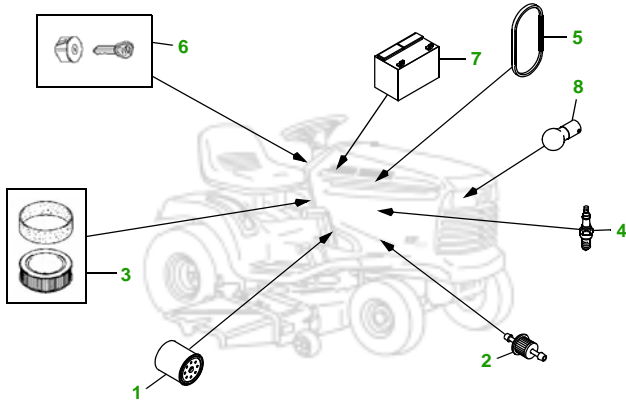

MAINTENANCE REMINDER SHEET

LT166 with 48C Deck

Lawn Tractor

Tractor S/N