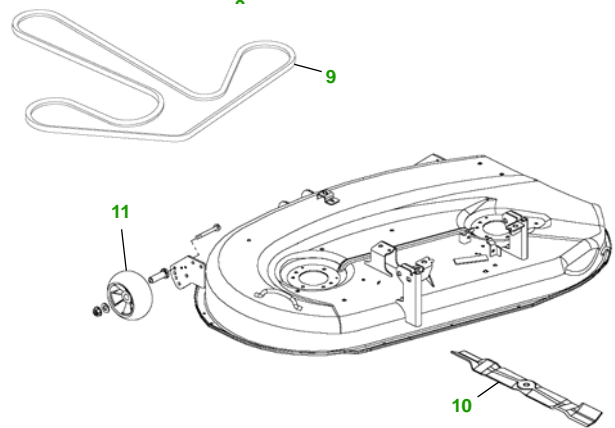

MAINTENANCE REMINDER SHEET

LT170 with 42C Deck

Lawn Tractor

Tractor S/N

42" Convertible Deck

Deck S/N

Key	Part No.	Description
1	AM125424	OIL FILTER
2	AM116304	FUEL FILTER - IN-LINE
3	LG272490S	AIR FILTER - FOAM
	LG394018JD	AIR FILTER - PAPER
4	M78543	SPARK PLUG
5	M144044	BELT - TRACTION DRIVE
6	GY20680	KEY - PADDED
	AM132807	IGNITION SWITCH

Key	Part No.	Description
7	TY25878	BATTERY
8	AD2062R	HALOGEN HEADLIGHT BULB
9	M126536	BELT
10	AM137327	KIT - SIDE DISCHARGE BLADE - STANDARD
	AM137328	KIT - MULCHING BLADE
	AM137329	KIT - BAGGING BLADE
11	AM133602	GAGE WHEEL