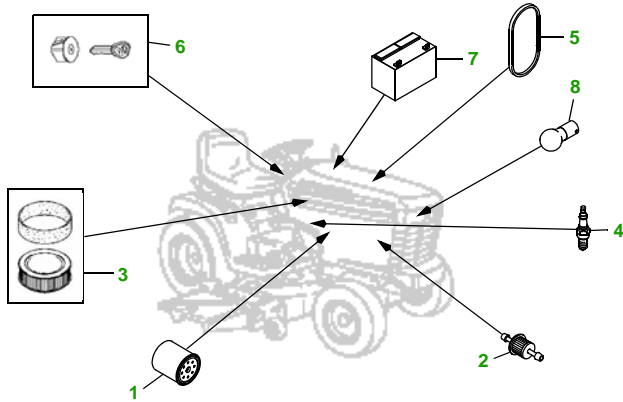

MAINTENANCE REMINDER SHEET

LT170 with 42C Deck

Lawn Tractor

Tractor S/N

42" Convertible Deck

Deck S/N

Key	Part No.	Description
1	AM125424	OIL FILTER
2	AM116304	FUEL FILTER - IN-LINE
3	LG272490S	AIR FILTER - FOAM
	LG394018JD	AIR FILTER - PAPER
4	M78543	SPARK PLUG
5	M144044	BELT - TRACTION DRIVE
6	GY20680	KEY - PADDED
	AM132807	IGNITION SWITCH

Key	Part No.	Description
7	TY25878	BATTERY
8	AD2062R	HALOGEN HEADLIGHT BULB
9	M126536	BELT
10	AM137327	KIT - SIDE DISCHARGE BLADE - STANDARD
	AM137328	KIT - MULCHING BLADE
	AM137329	KIT - BAGGING BLADE
11	AM133602	GAGE WHEEL