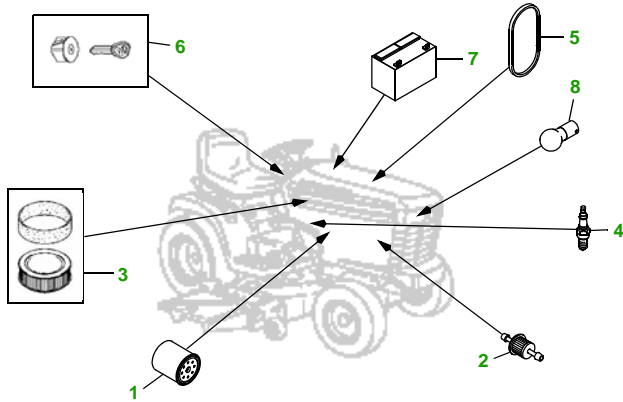

MAINTENANCE REMINDER SHEET

LT170 with 48C Deck

Lawn Tractor

Tractor S/N

48" Convertible Deck

Deck S/N

Key	Part No.	Description
1	AM125424	OIL FILTER
2	AM116304	FUEL FILTER - IN-LINE
3	LG272490S	AIR FILTER - FOAM
	LG394018JD	AIR FILTER - PAPER
4	M78543	SPARK PLUG
5	M144044	BELT - TRACTION DRIVE
6	GY20680	KEY - PADDED
	AM132807	IGNITION SWITCH

Key	Part No.	Description
7	TY25878	BATTERY
8	AD2062R	HALOGEN HEADLIGHT BULB
9	M151649	BELT
10	M145476	BLADE - STANDARD
	M127673	BLADE - MULCHING
11	AM133602	GAGE WHEEL

Service Recommendations

"As Needed" Parts

Qty	Part No	Item	Qty or Capacity	Change Interval in Hours
6	AM125424	Engine Oil Filter	1	5/50/100/150/200/250
1	TY22076	2 1/2 GAL. Engine Oil Turf Gard ® 10W30	1.6 qt	5/50/100/150/200/250
2	AM116304	Fuel Filter	1	100/200
2	LG272490S	Air Filter - Foam	1	100/200
2	LG394018JD	Air Filter - Paper	1	100/200
2	TY6341	JD Multi Purpose SD Polyurea Grease		As Needed