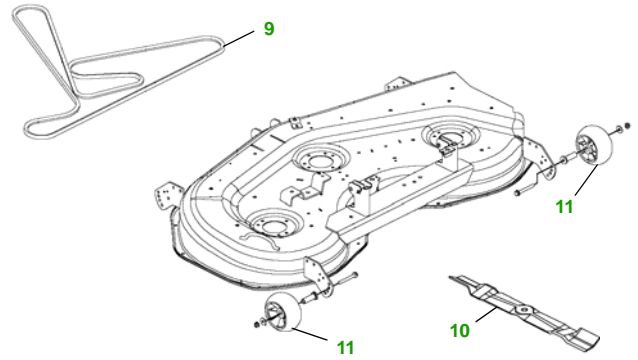

MAINTENANCE REMINDER SHEET

LT170 with 48C Deck

Lawn Tractor

Tractor S/N

48" Convertible Deck

Deck S/N

Key	Part No.	Description
1	AM125424	OIL FILTER
2	AM116304	FUEL FILTER - IN-LINE
3	LG272490S	AIR FILTER - FOAM
	LG394018JD	AIR FILTER - PAPER
4	M78543	SPARK PLUG
5	M144044	BELT - TRACTION DRIVE
6	GY20680	KEY - PADDED
	AM132807	IGNITION SWITCH

Key	Part No.	Description
7	TY25878	BATTERY
8	AD2062R	HALOGEN HEADLIGHT BULB
9	M151649	BELT
10	M145476	BLADE - STANDARD
	M127673	BLADE - MULCHING
11	AM133602	GAGE WHEEL

Service Recommendations

"As Needed" Parts